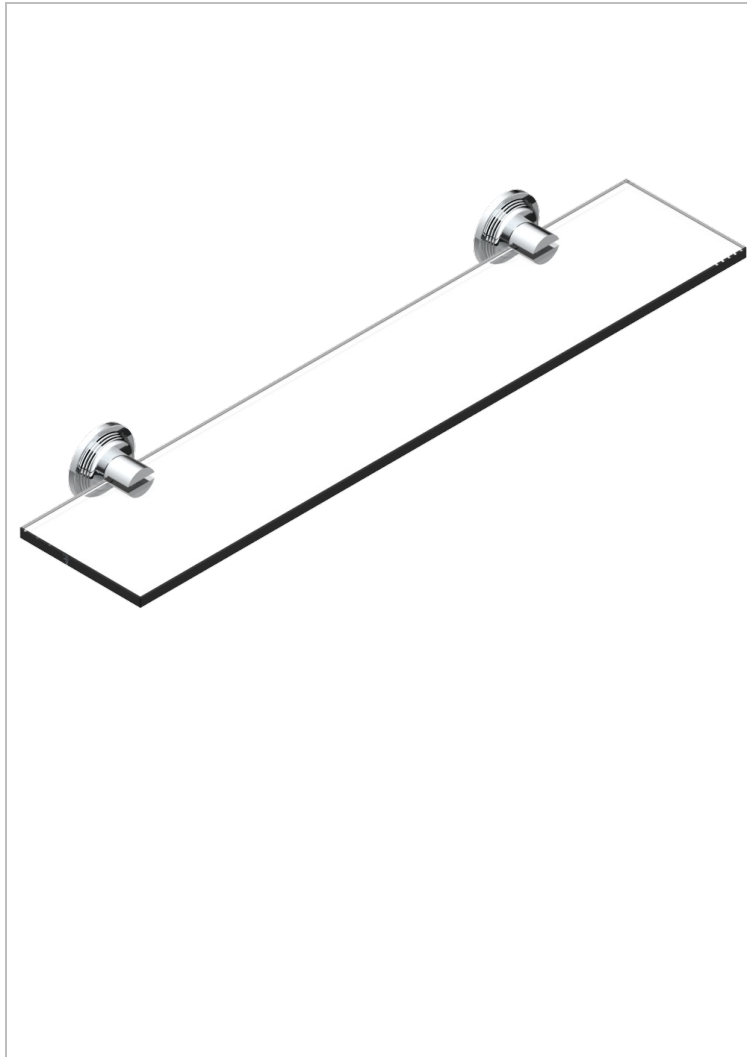

WEST COAST WITH GUILLOCHE DECOR WITH LEVER HANDLES

U9D-564

Glass shelf with brackets

CHARACTERISTIC

- West coast with Guilloché decor with lever handles
- Glass shelf with brackets

AVAILABLE FINITIONS

Black ceram - D30
Blush PVD - H62
Brass color PVD - H49
Brown bronze color PVD - F33
Chrome polished - A02
Copper antique matt, coated - H07

Gold color PVD - H52
Gold mat - F07
Gold polished - F01
Graphite PVD - H64
Light coated bronze - D01
Matt Umber PVD - H67

Matt blush PVD - H60
Matt brass color PVD - H50
Matt brown bronze color PVD - F34
Matt chrome (American satin) - C02
Matt gold color PVD - H53
Matt graphite PVD - H65

Matt nickel (American satin) - C01
Matt nickel color PVD - H56
Natural smoked Brass - A13
Nickel antique / Sovereign - H28
Nickel color PVD - H55
Nickel polished - B01

Polished chrome with gold inlay - GA1
Soft gold - F30
Soft matt gold - F31
Umber PVD - H66