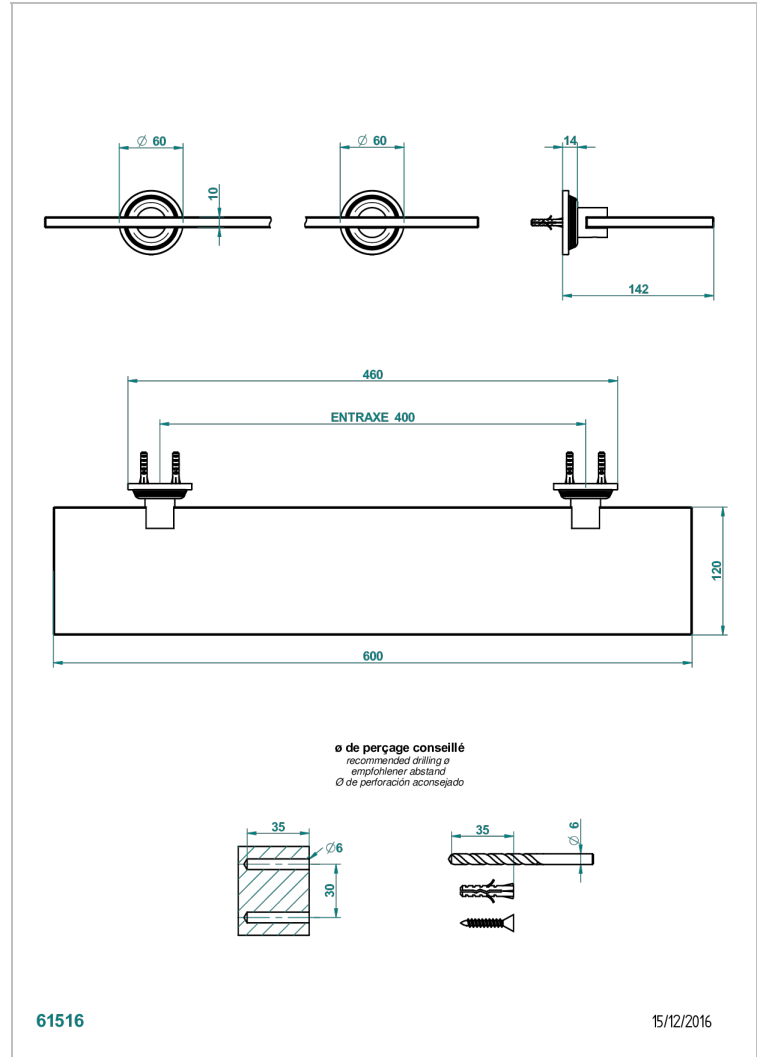

WEST COAST WITH GUILLOCHE DECOR WITH LEVER HANDLES

U9D-564

Glass shelf with brackets

CHARACTERISTIC

- West coast with Guilloché decor with lever handles
- Glass shelf with brackets

AVAILABLE FINITIONS

Black ceram - D30
Blush PVD - H62
Brass color PVD - H49
Brown bronze color PVD - F33
Chrome polished - A02
Copper antique matt, coated - H07