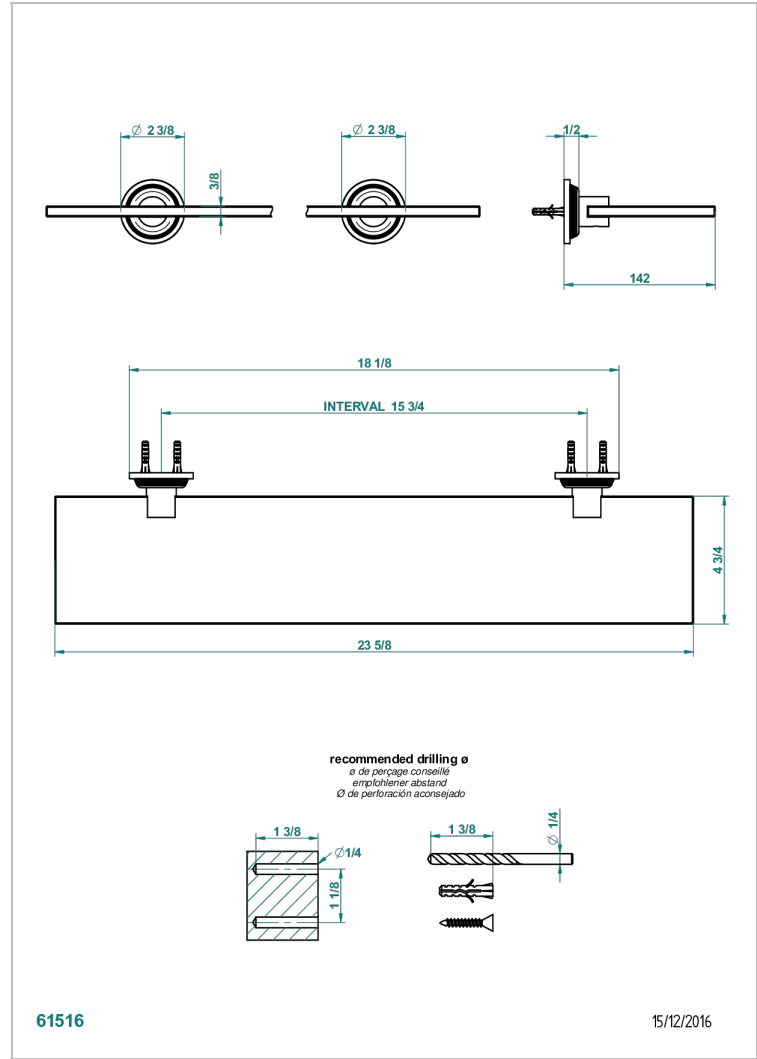

WEST COAST WITH GUILLOCHE DECOR WITH LEVER HANDLES

U9D-564

Glass shelf with brackets

61516

15/12/2016

CHARACTERISTIC

- West coast with Guilloché decor with lever handles
- Glass shelf with brackets

AVAILABLE FINITIONS