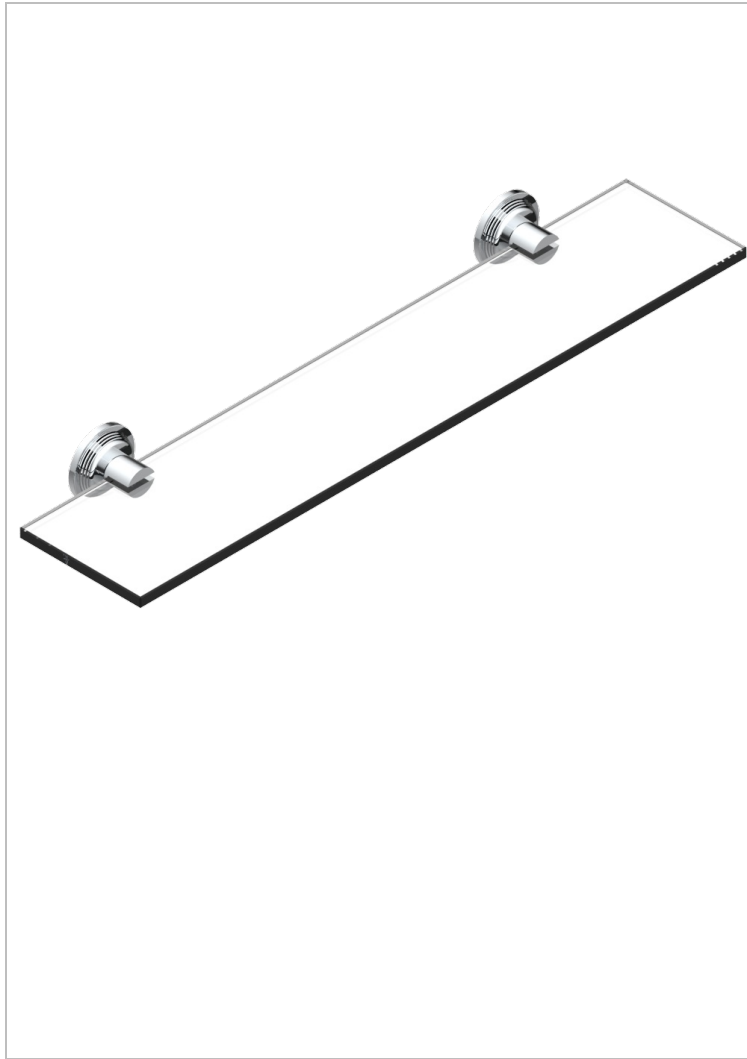

WEST COAST WITH GUILLOCHE DECOR WITH LEVER HANDLES

U9D-564

Glass shelf with brackets

61516

15/12/2016

CHARACTERISTIC

- West coast with Guilloché decor with lever handles
- Glass shelf with brackets

AVAILABLE FINITIONS

Black ceram - D30
 Blush PVD - H62
 Brass color PVD - H49
 Brown bronze color PVD - F33
 Chrome polished - A02
 Copper antique matt, coated - H07

Gold color PVD - H52
 Gold mat - F07
 Gold polished - F01
 Graphite PVD - H64
 Light coated bronze - D01
 Matt Umber PVD - H67

Matt blush PVD - H60
 Matt brass color PVD - H50
 Matt brown bronze color PVD - F34
 Matt chrome (American satin) - C02
 Matt gold color PVD - H53
 Matt graphite PVD - H65

Matt nickel (American satin) - C01
 Matt nickel color PVD - H56
 Natural smoked Brass - A13
 Nickel antique / Sovereign - H28
 Nickel color PVD - H55
 Nickel polished - B01