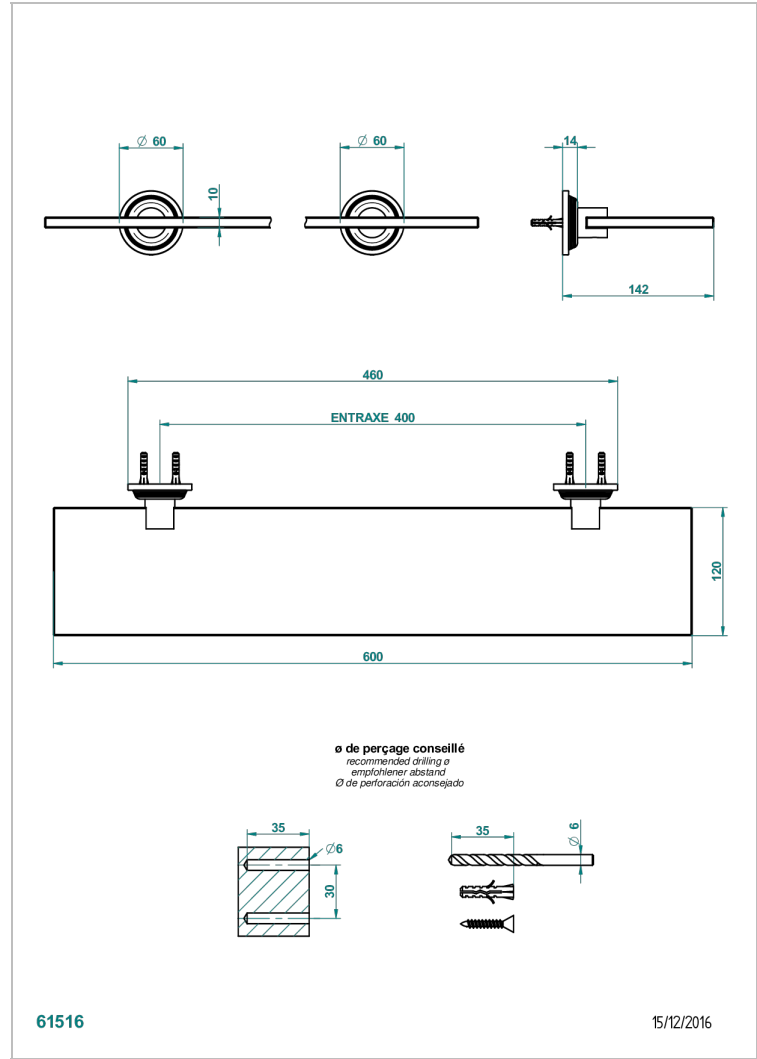

# WEST COAST WITH GUILLOCHE DECOR

U9C-564

Glass shelf with brackets