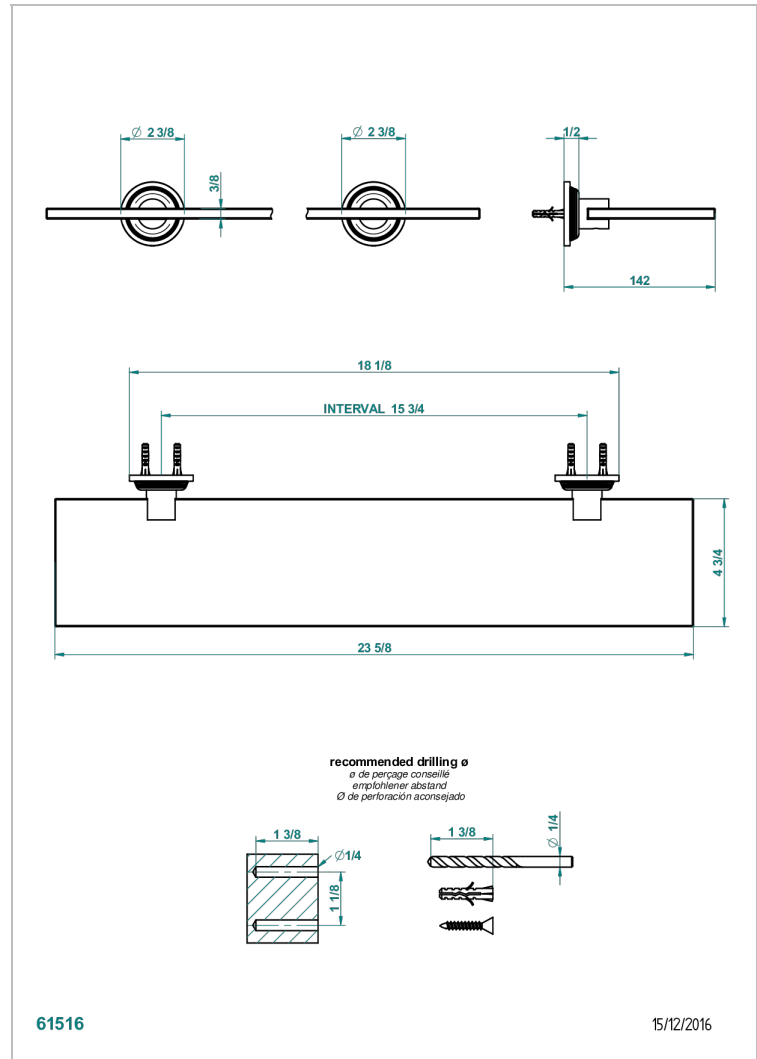

WEST COAST WITH GUILLOCHE DECOR

U9C-564

Glass shelf with brackets

CHARACTERISTIC

- West coast with Guilloché decor
- Glass shelf with brackets

AVAILABLE FINITIONS

Black ceram - D30
 Blush PVD - H62
 Brass color PVD - H49
 Brown bronze color PVD - F33
 Chrome polished - A02
 Copper antique matt, coated - H07