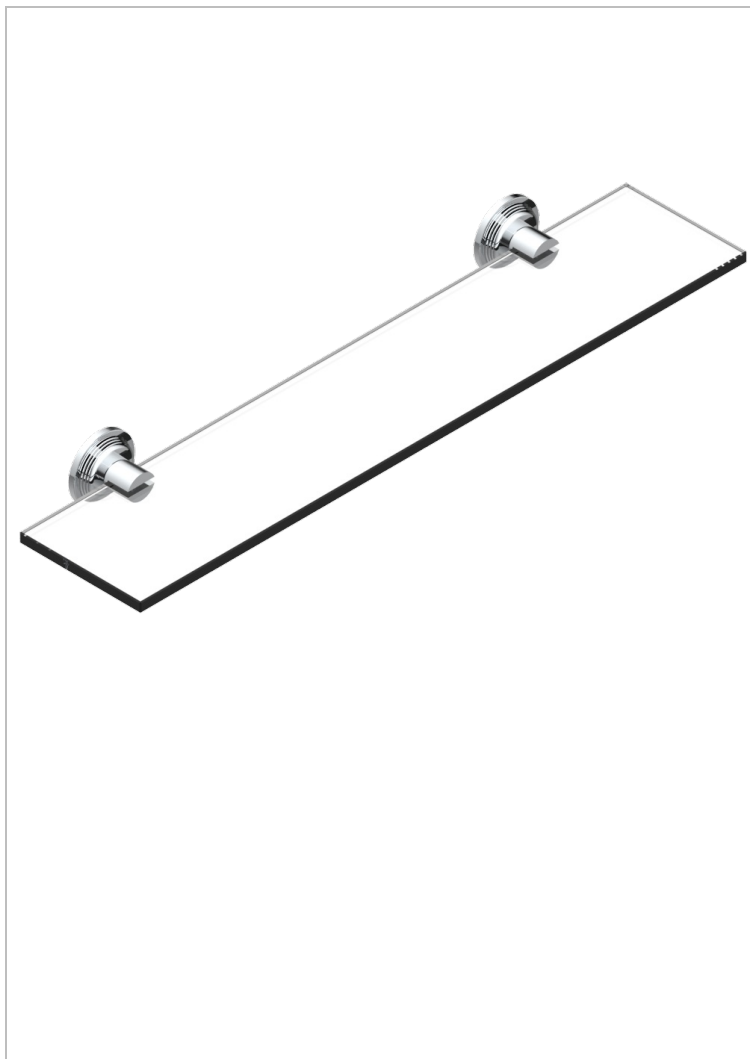

WEST COAST METAL WITH LEVER HANDLES

U9B-564

Glass shelf with brackets

CHARACTERISTIC

- West Coast Metal with lever handles
- Glass shelf with brackets

AVAILABLE FINITIONS

Black ceram - D30
Blush PVD - H62
Brass color PVD - H49
Brown bronze color PVD - F33
Chrome polished - A02
Copper antique matt, coated - H07

Gold color PVD - H52
Gold mat - F07
Gold polished - F01
Graphite PVD - H64
Light coated bronze - D01
Matt Umber PVD - H67

Matt blush PVD - H60
Matt brass color PVD - H50
Matt brown bronze color PVD - F34
Matt chrome (American satin) - C02
Matt gold color PVD - H53
Matt graphite PVD - H65

Matt nickel (American satin) - C01
Matt nickel color PVD - H56
Natural smoked Brass - A13
Nickel antique / Sovereign - H28
Nickel color PVD - H55
Nickel polished - B01

Polished chrome with gold inlay - GA1
Soft gold - F30
Soft matt gold - F31
Umber PVD - H66