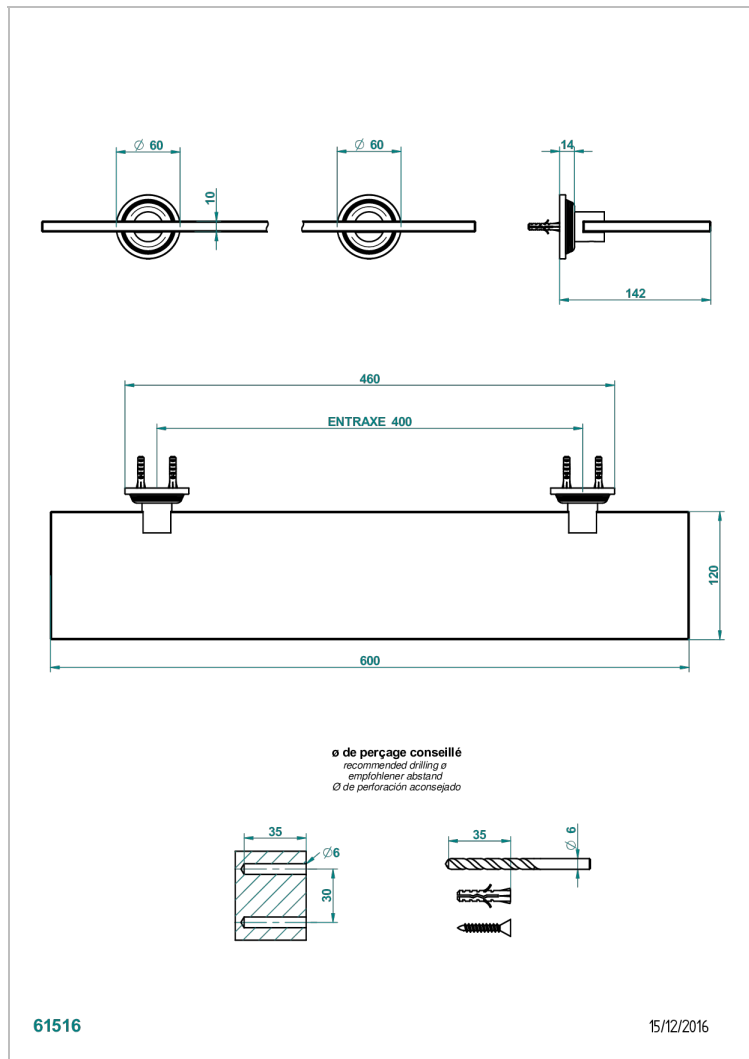

WEST COAST METAL WITH LEVER HANDLES

U9B-564

Glass shelf with brackets

CHARACTERISTIC

- West Coast Metal with lever handles
- Glass shelf with brackets

AVAILABLE FINITIONS

Black ceram - D30
Blush PVD - H62
Brass color PVD - H49
Brown bronze color PVD - F33
Chrome polished - A02
Copper antique matt, coated - H07