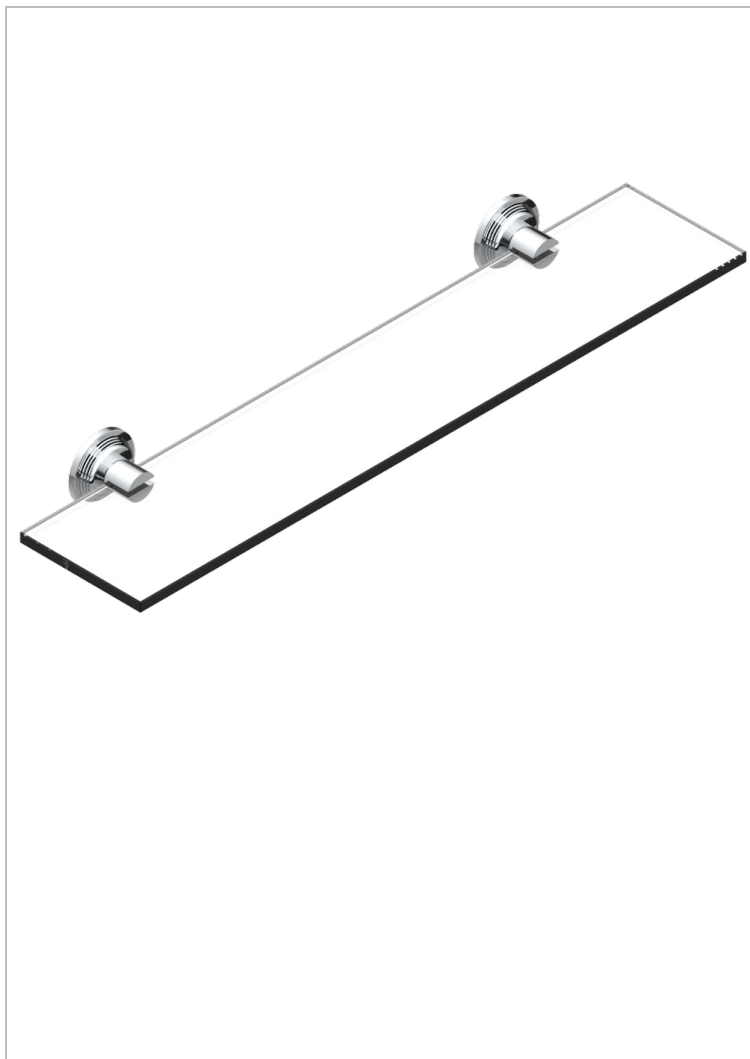

# WEST COAST METAL WITH LEVER HANDLES

U9B-564

Glass shelf with brackets

## CHARACTERISTIC

- West Coast Metal with lever handles
- Glass shelf with brackets