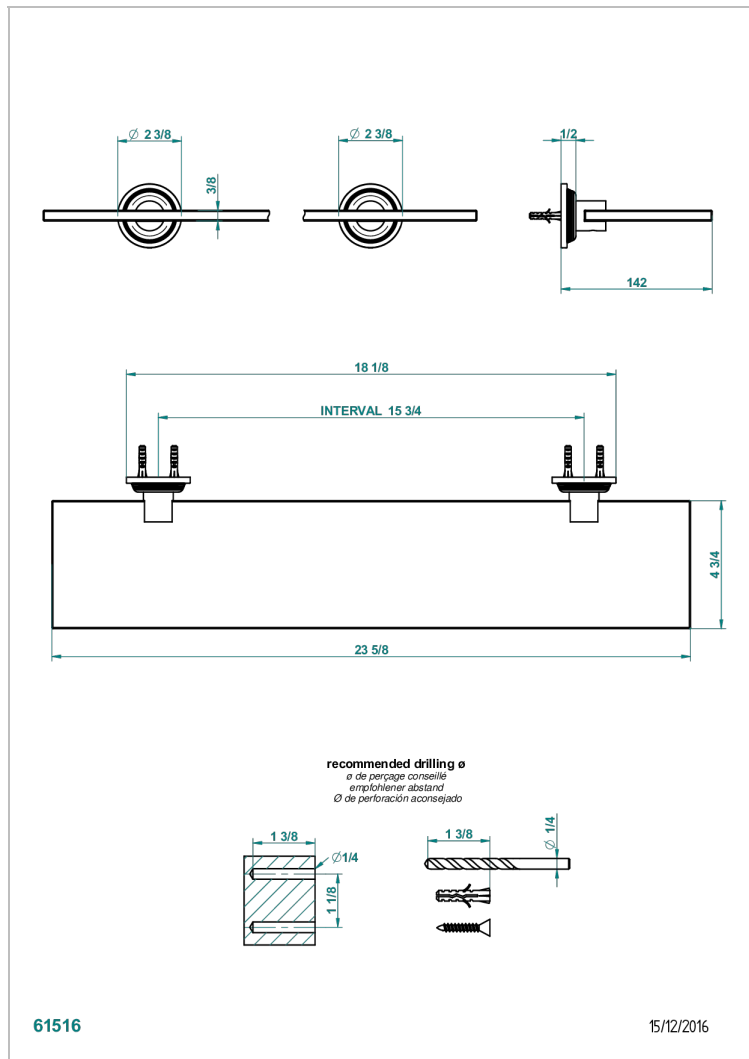

# WEST COAST METAL WITH LEVER HANDLES

U9B-564

Glass shelf with brackets

## CHARACTERISTIC

- West Coast Metal with lever handles
- Glass shelf with brackets