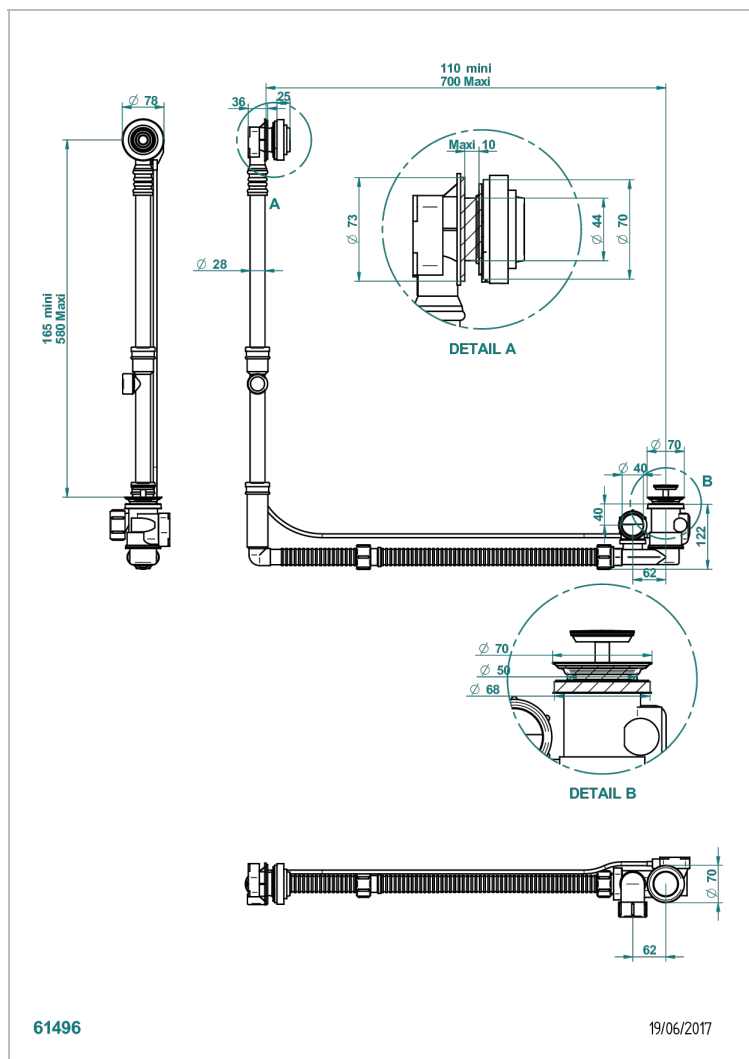

GRAND CENTRAL WHITE ONYX WITH LEVER HANDLES

U9S-302GM

Geberit bath waste, big size, adjustable height: mini 165 mm / maxi 580 mm ; adjustable projection: mini 110 mm / maxi 700 mm - outlet, \varnothing 40 mm, delivered with stylised control knob - European model

CHARACTERISTIC

- Grand central White Onyx with lever handles
- Geberit bath waste, big size, adjustable height: mini 165 mm / maxi 580 mm ; adjustable projection: mini 110 mm / maxi 700 mm - outlet, \varnothing 40 mm, delivered with stylised control knob - European model

Nickel color PVD - H55
Polished chrome (color finish) - A02
Umber PVD - H66