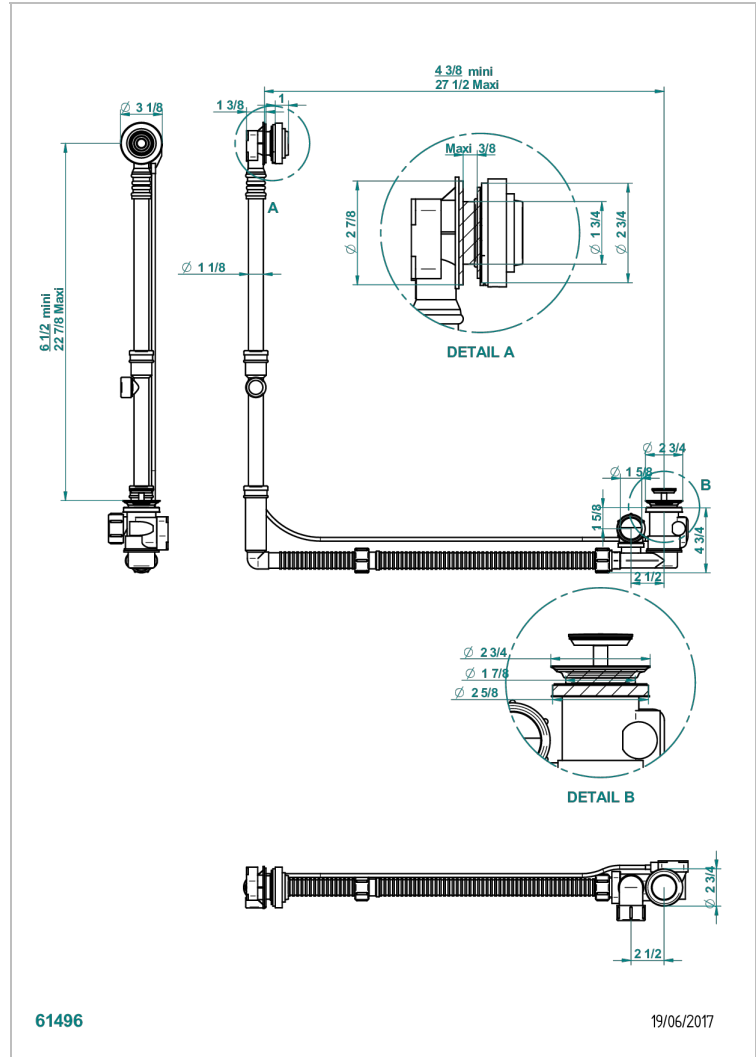

# GRAND CENTRAL WHITE ONYX WITH LEVER HANDLES

U9S-302GM

Geberit bath waste, big size, adjustable height: mini 165 mm / maxi 580 mm ; adjustable projection: mini 110 mm / maxi 700 mm

mm - outlet,  $\varnothing$  40 mm, delivered with stylised control knob - European model

## CHARACTERISTIC

- Grand central White Onyx with lever handles
- Geberit bath waste, big size, adjustable height: mini 165 mm / maxi 580 mm ; adjustable projection: mini 110 mm / maxi 700 mm - outlet,  $\varnothing$  40 mm, delivered with stylised control knob - European model