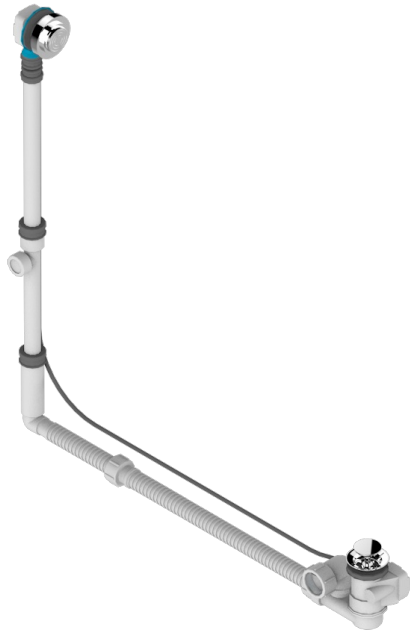

GRAND CENTRAL WHITE ONYX

U9R-302GM

THG
PARIS

Geberit bath waste, big size, adjustable height: mini 165 mm / maxi 580 mm ; adjustable projection: mini 110 mm / maxi 700 mm - outlet, \varnothing 40 mm, delivered with stylised control knob - European model

CHARACTERISTIC

- Grand central White Onyx
- Geberit bath waste, big size, adjustable height: mini 165 mm / maxi 580 mm ; adjustable projection: mini 110 mm / maxi 700 mm - outlet, \varnothing 40 mm, delivered with stylised control knob - European model

Nickel color PVD - H55
Polished chrome (color finish) - A02
Umber PVD - H66