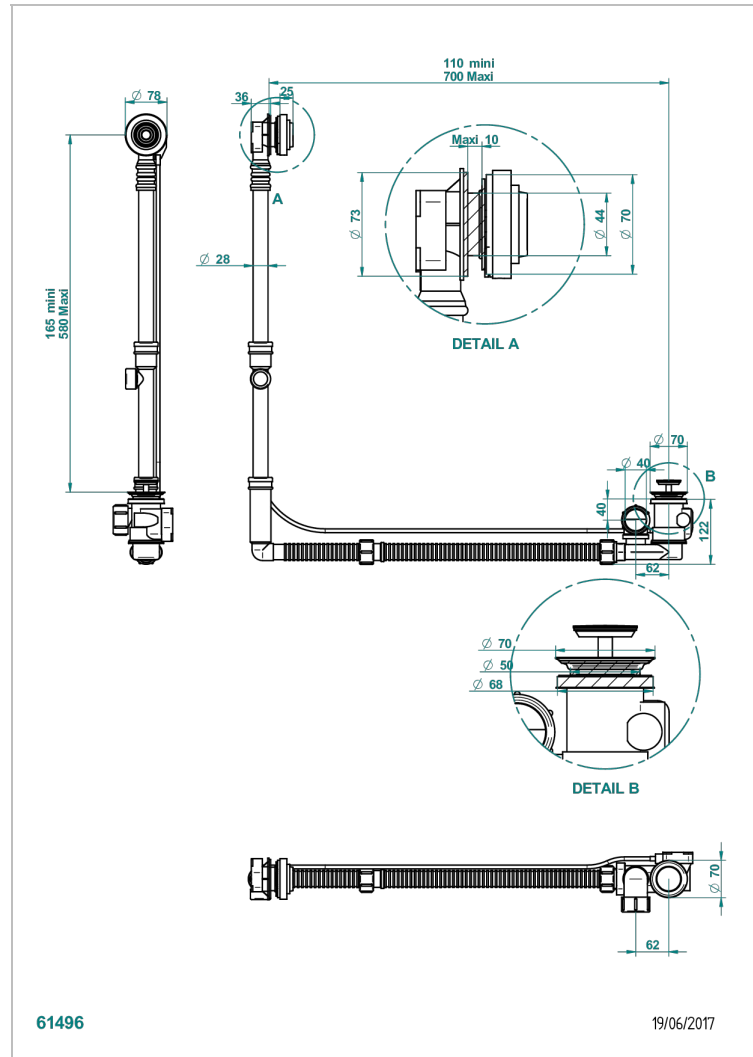

GRAND CENTRAL WHITE ONYX

U9R-302GM

THG
PARIS

Geberit bath waste, big size, adjustable height: mini 165 mm / maxi 580 mm ; adjustable projection: mini 110 mm / maxi 700 mm - outlet, \varnothing 40 mm, delivered with stylised control knob - European model

CHARACTERISTIC

- Grand central White Onyx
- Geberit bath waste, big size, adjustable height: mini 165 mm / maxi 580 mm ; adjustable projection: mini 110 mm / maxi 700 mm - outlet, \varnothing 40 mm, delivered with stylised control knob - European model

Nickel color PVD - H55
Polished chrome (color finish) - A02
Umber PVD - H66