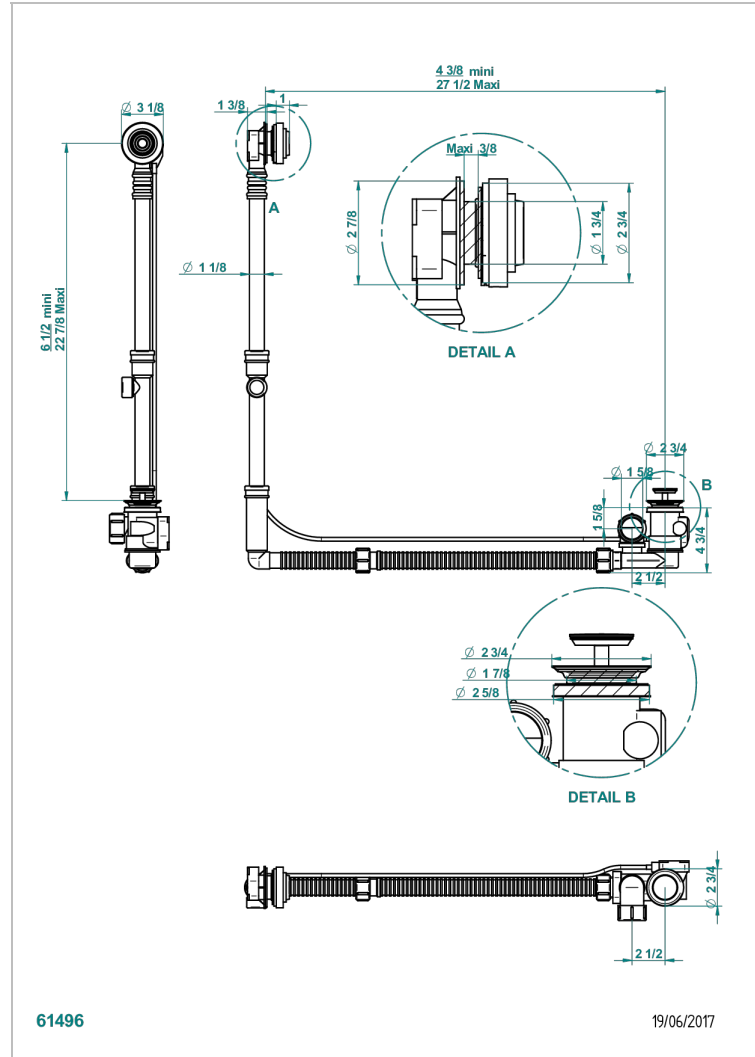

GRAND CENTRAL WHITE ONYX

U9R-302GM

THG
PARIS

Geberit bath waste, big size, adjustable height: mini 165 mm / maxi 580 mm ; adjustable projection: mini 110 mm / maxi 700

mm - outlet, \varnothing 40 mm, delivered with stylised control knob - European model

CHARACTERISTIC

- Grand central White Onyx
- Geberit bath waste, big size, adjustable height: mini 165 mm / maxi 580 mm ; adjustable projection: mini 110 mm / maxi 700 mm - outlet, \varnothing 40 mm, delivered with stylised control knob - European model

Nickel color PVD - H55
Polished chrome (color finish) - A02
Umber PVD - H66