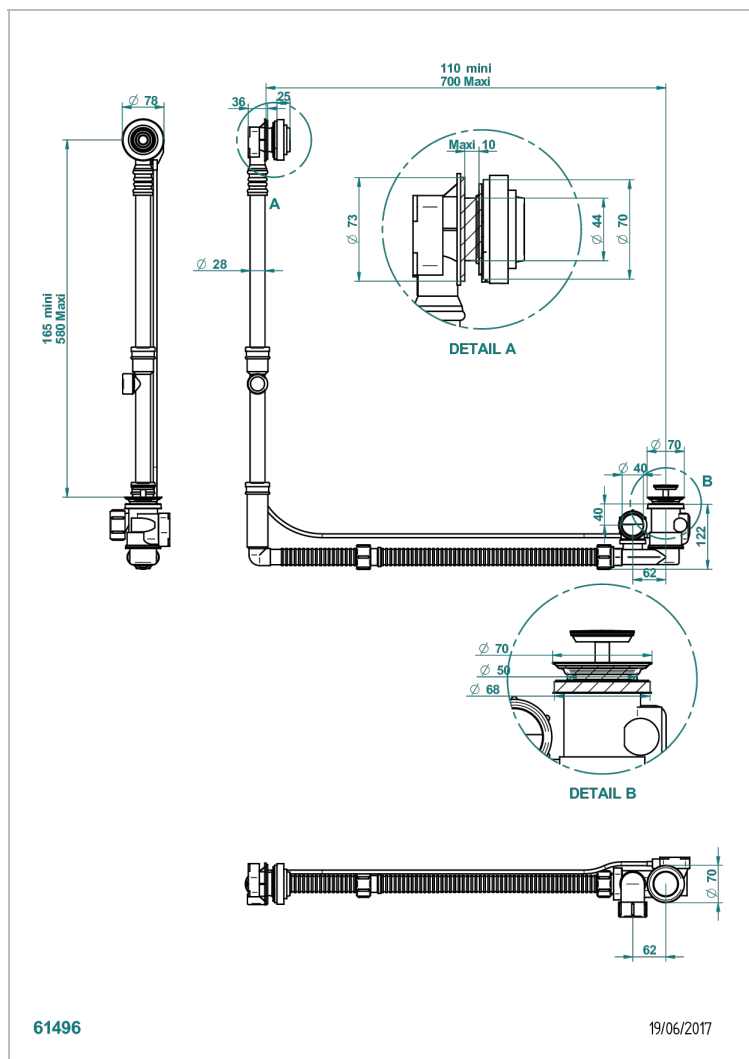

# GRAND CENTRAL BLACK ONYX WITH LEVER

U9N-302GM

Geberit bath waste, big size, adjustable height: mini 165 mm / maxi 580 mm ; adjustable projection: mini 110 mm / maxi 700 mm - outlet,  $\varnothing$  40 mm, delivered with stylised control knob - European model

## CHARACTERISTIC

- Grand central Black Onyx with lever
- Geberit bath waste, big size, adjustable height: mini 165 mm / maxi 580 mm ; adjustable projection: mini 110 mm / maxi 700 mm - outlet,  $\varnothing$  40 mm, delivered with stylised control knob - European model

Nickel color PVD - H55  
Polished chrome (color finish) - A02  
Umber PVD - H66