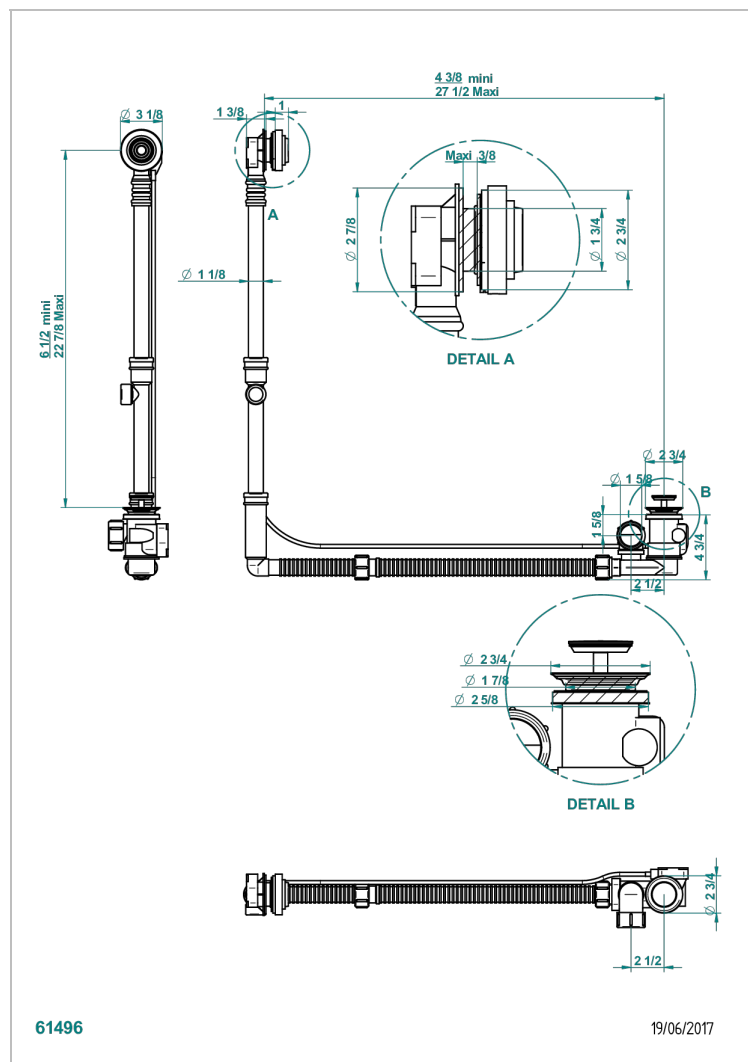

GRAND CENTRAL BLACK ONYX WITH LEVER

U9N-302GM

Geberit bath waste, big size, adjustable height: mini 165 mm / maxi 580 mm ; adjustable projection: mini 110 mm / maxi 700 mm - outlet, \varnothing 40 mm, delivered with stylised control knob - European model

CHARACTERISTIC

- Grand central Black Onyx with lever
- Geberit bath waste, big size, adjustable height: mini 165 mm / maxi 580 mm ; adjustable projection: mini 110 mm / maxi 700 mm - outlet, \varnothing 40 mm, delivered with stylised control knob - European model

Nickel color PVD - H55
Polished chrome (color finish) - A02
Umber PVD - H66