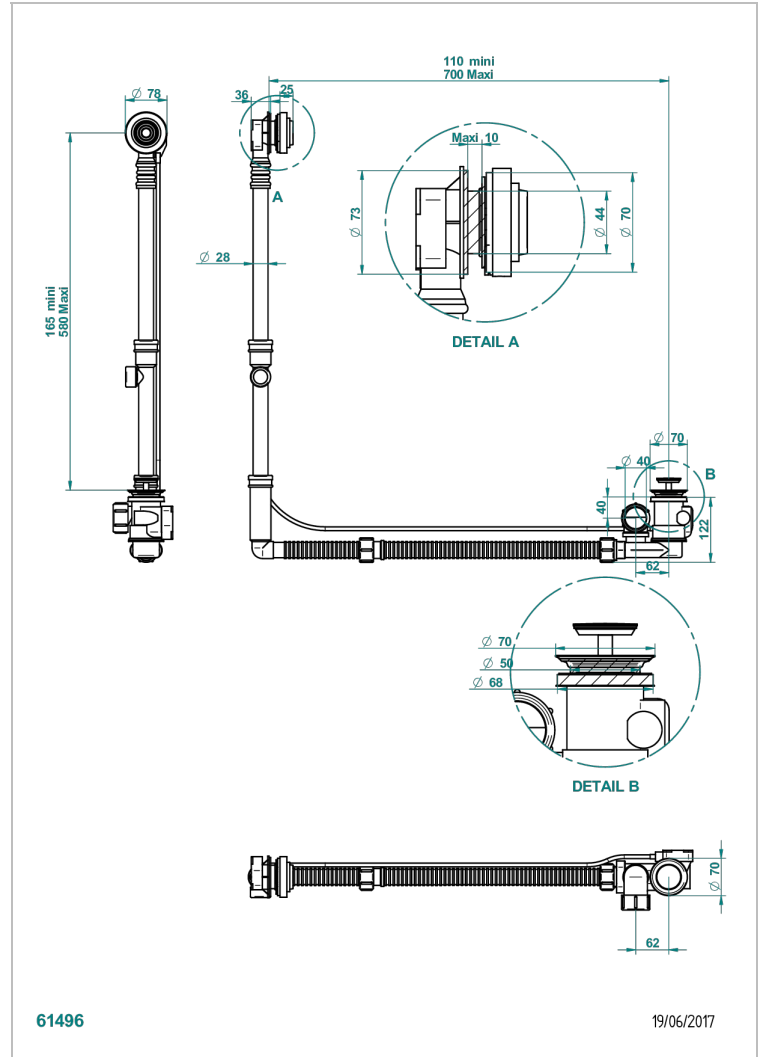

# GRAND CENTRAL BLACK ONYX

U9M-302GM

THG  
PARIS

Geberit bath waste, big size, adjustable height: mini 165 mm / maxi 580 mm ; adjustable projection: mini 110 mm / maxi 700 mm - outlet,  $\varnothing$  40 mm, delivered with stylised control knob - European model

## CHARACTERISTIC

- Grand central Black Onyx
- Geberit bath waste, big size, adjustable height: mini 165 mm / maxi 580 mm ; adjustable projection: mini 110 mm / maxi 700 mm - outlet,  $\varnothing$  40 mm, delivered with stylised control knob - European model

Nickel color PVD - H55  
Polished chrome (color finish) - A02  
Umber PVD - H66