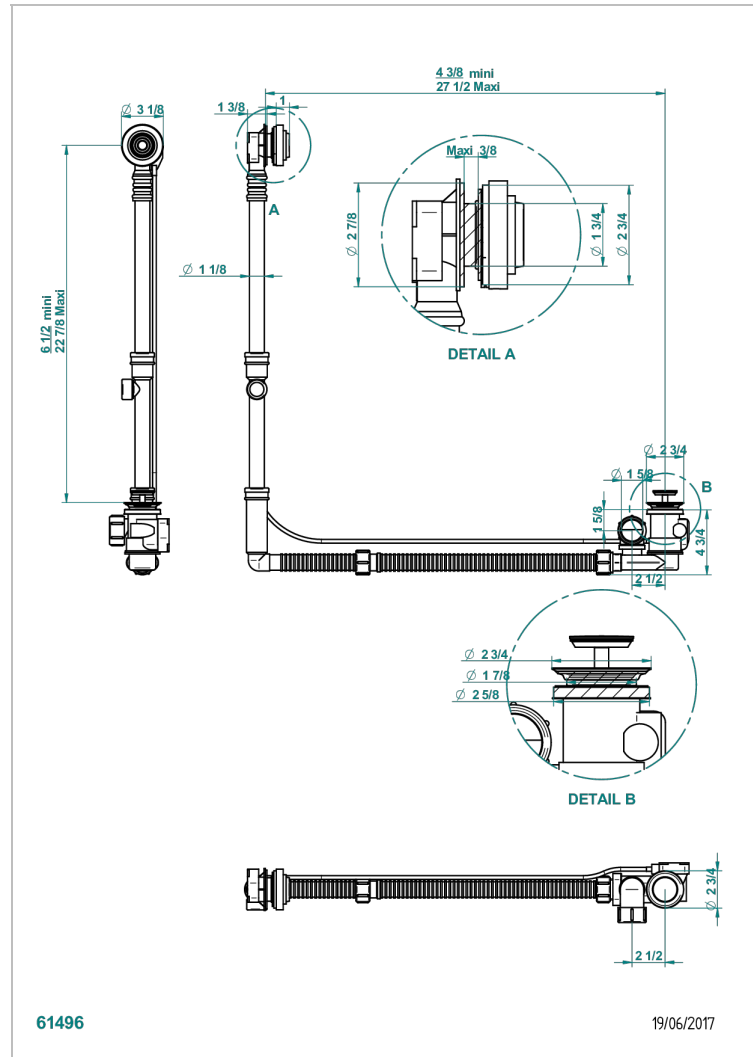

GRAND CENTRAL BLACK ONYX

U9M-302GM

THG
PARIS

Geberit bath waste, big size, adjustable height: mini 165 mm / maxi 580 mm ; adjustable projection: mini 110 mm / maxi 700 mm

mm - outlet, \varnothing 40 mm, delivered with stylised control knob - European model

CHARACTERISTIC

- Grand central Black Onyx
- Geberit bath waste, big size, adjustable height: mini 165 mm / maxi 580 mm ; adjustable projection: mini 110 mm / maxi 700 mm - outlet, \varnothing 40 mm, delivered with stylised control knob - European model

Nickel color PVD - H55
Polished chrome (color finish) - A02
Umber PVD - H66