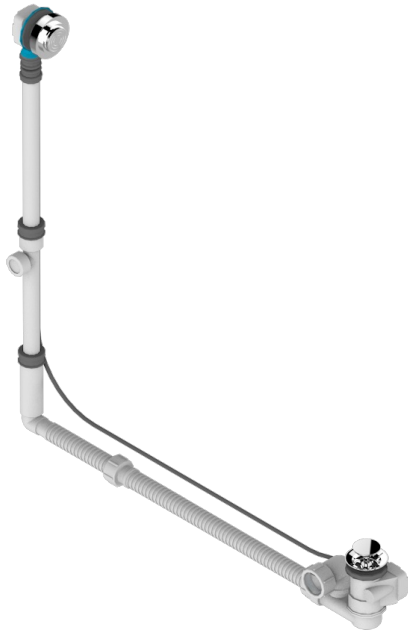

GRAND CENTRAL BLACK ONYX

U9M-302GM

THG
PARIS

Geberit bath waste, big size, adjustable height: mini 165 mm / maxi 580 mm ; adjustable projection: mini 110 mm / maxi 700 mm

mm - outlet, \varnothing 40 mm, delivered with stylised control knob - European model

CHARACTERISTIC

- Grand central Black Onyx
- Geberit bath waste, big size, adjustable height: mini 165 mm / maxi 580 mm ; adjustable projection: mini 110 mm / maxi 700 mm - outlet, \varnothing 40 mm, delivered with stylised control knob - European model

Nickel color PVD - H55
Polished chrome (color finish) - A02
Umber PVD - H66