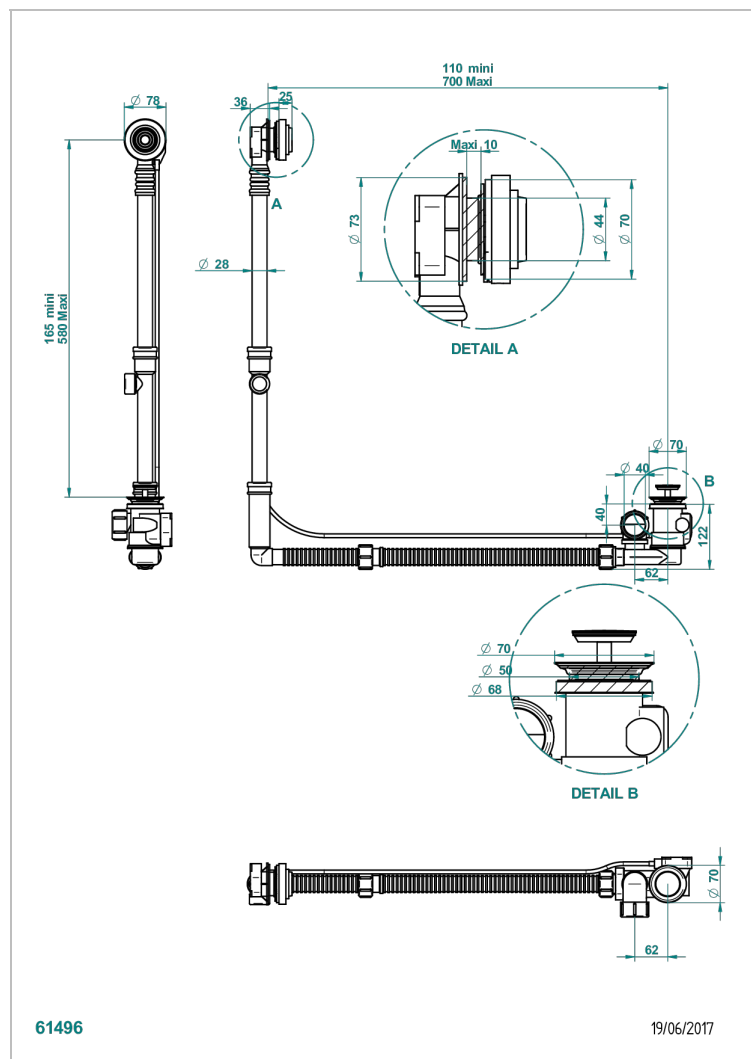

GRAND CENTRAL METAL WITH LEVER

U9L-302GM

THG[®]
PARIS

Geberit bath waste, big size, adjustable height: mini 165 mm / maxi 580 mm ; adjustable projection: mini 110 mm / maxi 700 mm - outlet, \varnothing 40 mm, delivered with stylised control knob - European model

CHARACTERISTIC

- Grand central Metal with lever
- Geberit bath waste, big size, adjustable height: mini 165 mm / maxi 580 mm ; adjustable projection: mini 110 mm / maxi 700 mm - outlet, \varnothing 40 mm, delivered with stylised control knob - European model

Nickel color PVD - H55
Polished chrome (color finish) - A02
Umber PVD - H66