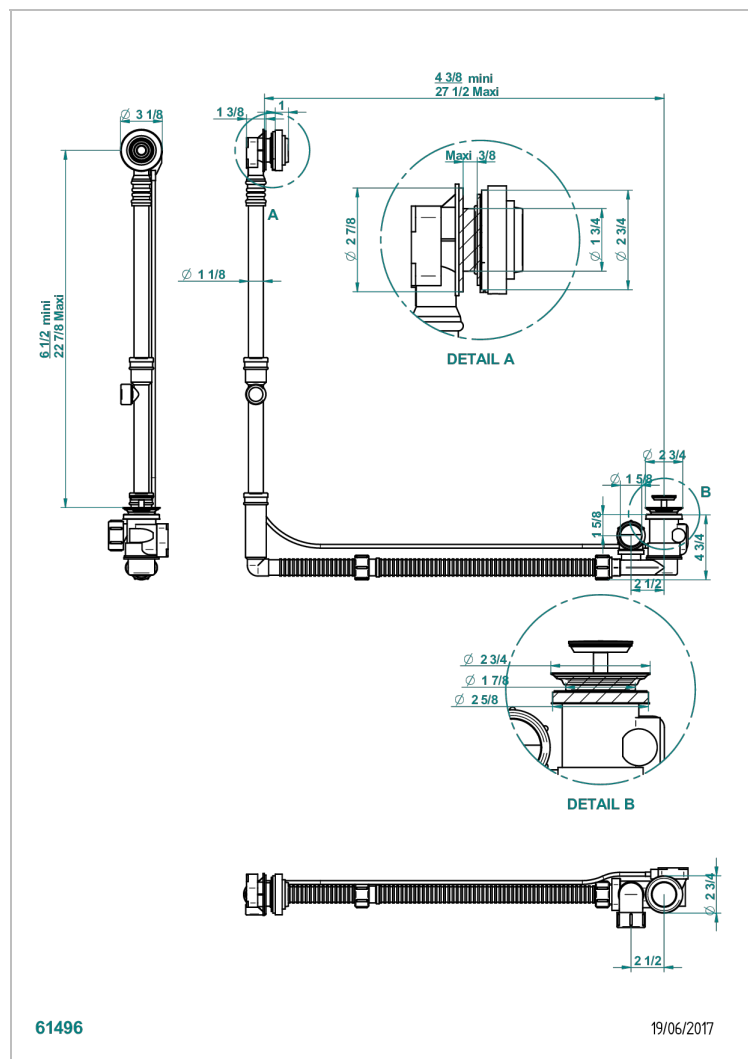

GRAND CENTRAL METAL WITH LEVER

U9L-302GM

Geberit bath waste, big size, adjustable height: mini 165 mm / maxi 580 mm ; adjustable projection: mini 110 mm / maxi 700 mm - outlet, \varnothing 40 mm, delivered with stylised control knob - European model

CHARACTERISTIC

- Grand central Metal with lever
- Geberit bath waste, big size, adjustable height: mini 165 mm / maxi 580 mm ; adjustable projection: mini 110 mm / maxi 700 mm - outlet, \varnothing 40 mm, delivered with stylised control knob - European model

Nickel color PVD - H55
 Polished chrome (color finish) - A02
 Umber PVD - H66