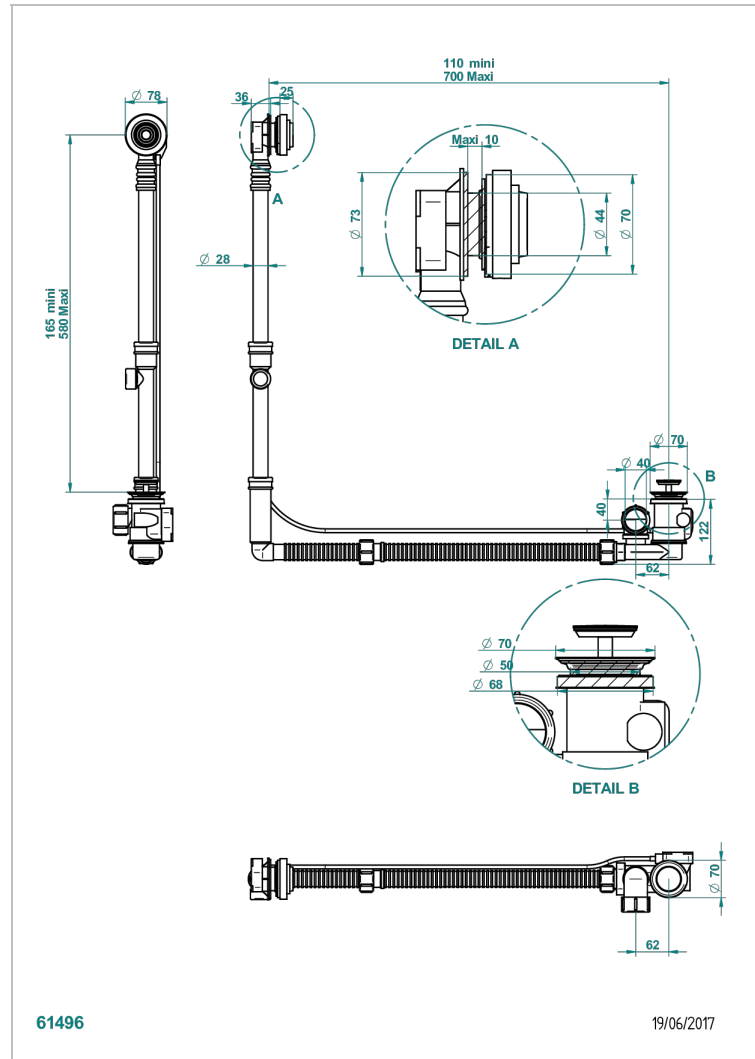

GRAND CENTRAL METAL

U9K-302GM

THG[®]
PARIS

Geberit bath waste, big size, adjustable height: mini 165 mm / maxi 580 mm ; adjustable projection: mini 110 mm / maxi 700 mm

mm - outlet, \varnothing 40 mm, delivered with stylised control knob - European model

CHARACTERISTIC

- Grand central Metal
- Geberit bath waste, big size, adjustable height: mini 165 mm / maxi 580 mm ; adjustable projection: mini 110 mm / maxi 700 mm - outlet, \varnothing 40 mm, delivered with stylised control knob - European model

Nickel color PVD - H55
Polished chrome (color finish) - A02
Umber PVD - H66