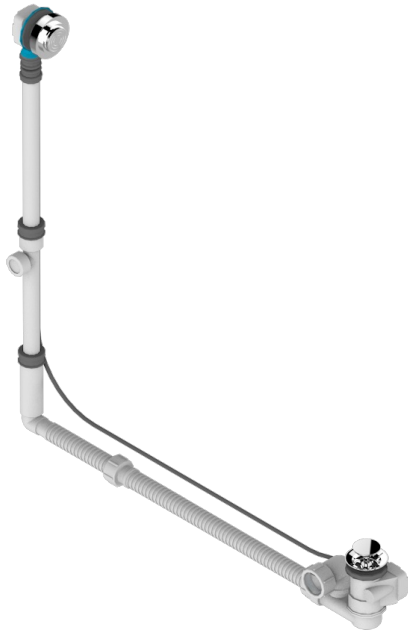

GRAND CENTRAL METAL

U9K-302GM

THG[®]
PARIS

Geberit bath waste, big size, adjustable height: mini 165 mm / maxi 580 mm ; adjustable projection: mini 110 mm / maxi 700 mm

mm - outlet, \varnothing 40 mm, delivered with stylised control knob - European model

CHARACTERISTIC

- Grand central Metal
- Geberit bath waste, big size, adjustable height: mini 165 mm / maxi 580 mm ; adjustable projection: mini 110 mm / maxi 700 mm - outlet, \varnothing 40 mm, delivered with stylised control knob - European model

Nickel color PVD - H55
Polished chrome (color finish) - A02
Umber PVD - H66