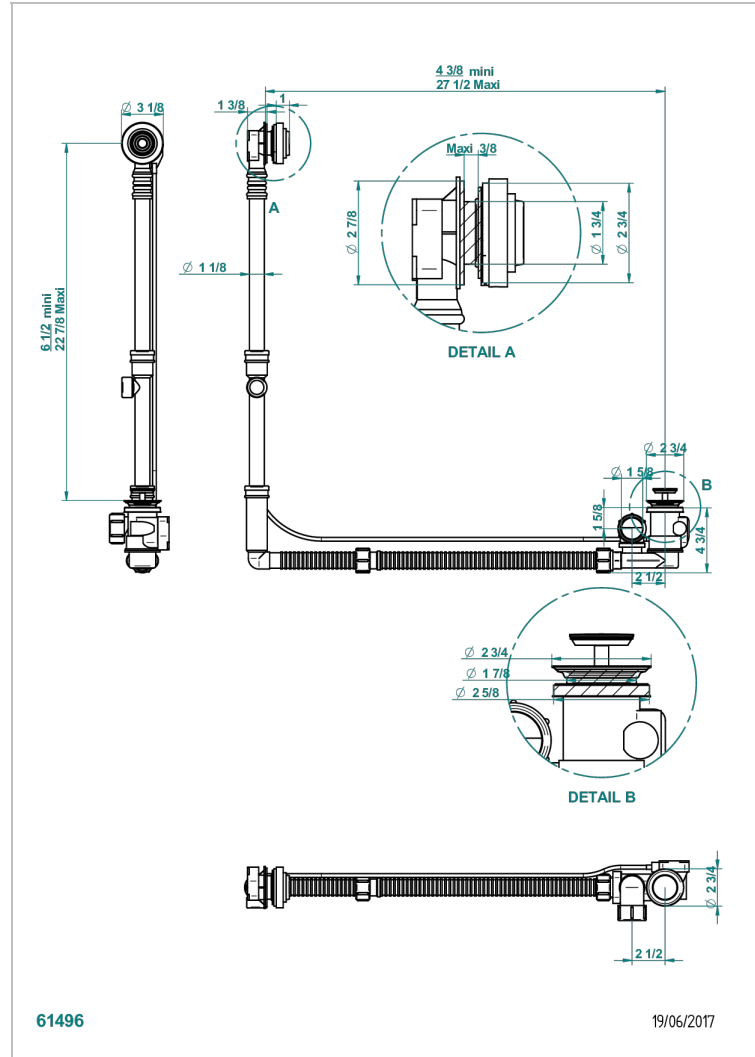

# GRAND CENTRAL METAL

U9K-302GM

THG  
PARIS

Geberit bath waste, big size, adjustable height: mini 165 mm / maxi 580 mm ; adjustable projection: mini 110 mm / maxi 700 mm - outlet,  $\varnothing$  40 mm, delivered with stylised control knob - European model

## CHARACTERISTIC

- Grand central Metal
- Geberit bath waste, big size, adjustable height: mini 165 mm / maxi 580 mm ; adjustable projection: mini 110 mm / maxi 700 mm - outlet,  $\varnothing$  40 mm, delivered with stylised control knob - European model

Nickel color PVD - H55  
Polished chrome (color finish) - A02  
Umber PVD - H66