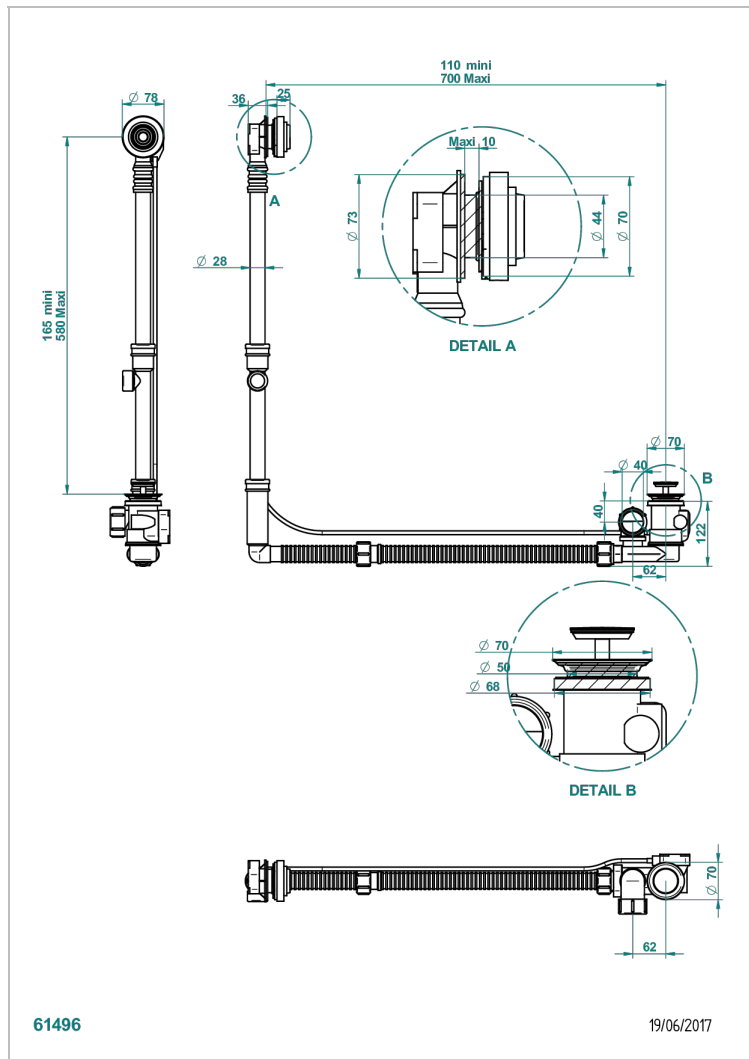

# WEST COAST WHITE ONYX WITH LEVER HANDLES

U9H-302GM

Geberit bath waste, big size, adjustable height: mini 165 mm / maxi 580 mm ; adjustable projection: mini 110 mm / maxi 700 mm - outlet, ø 40 mm, delivered with stylised control knob - European model

## CHARACTERISTIC

- West Coast White Onyx with lever handles
- Geberit bath waste, big size, adjustable height: mini 165 mm / maxi 580 mm ; adjustable projection: mini 110 mm / maxi 700 mm - outlet, ø 40 mm, delivered with stylised control knob - European model

Nickel color PVD - H55  
Polished chrome (color finish) - A02  
Umber PVD - H66