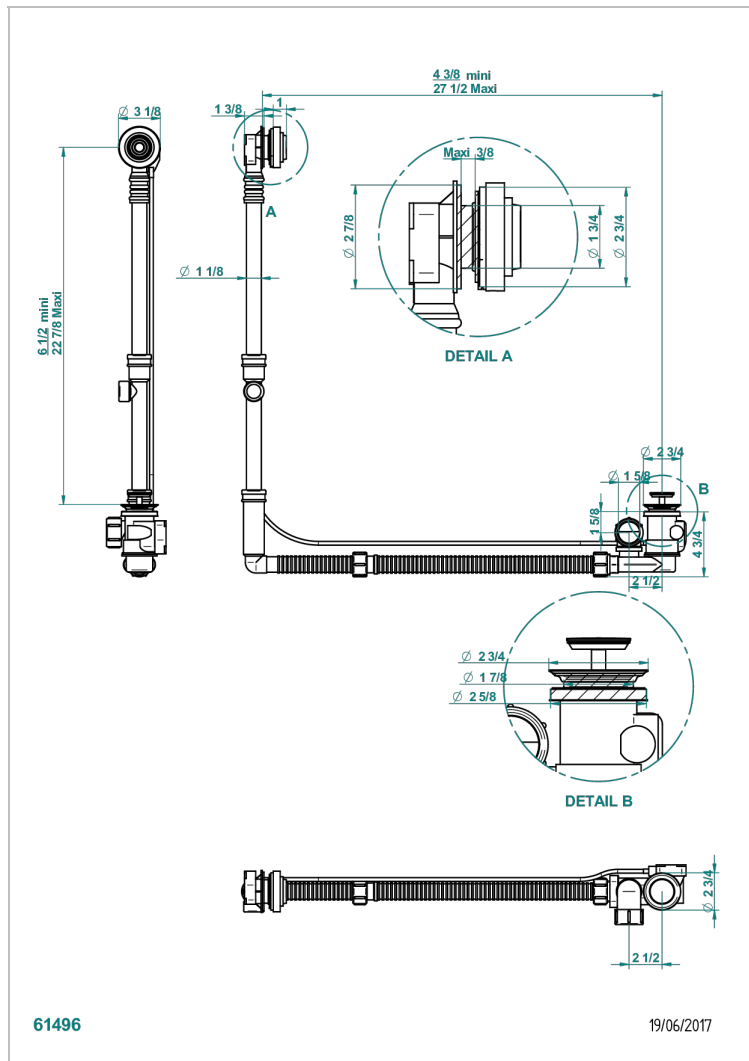

WEST COAST WHITE ONYX WITH LEVER HANDLES

U9H-302GM

Geberit bath waste, big size, adjustable height: mini 165 mm / maxi 580 mm ; adjustable projection: mini 110 mm / maxi 700 mm - outlet, \varnothing 40 mm, delivered with stylised control knob - European model

CHARACTERISTIC

- West Coast White Onyx with lever handles
- Geberit bath waste, big size, adjustable height: mini 165 mm / maxi 580 mm ; adjustable projection: mini 110 mm / maxi 700 mm - outlet, \varnothing 40 mm, delivered with stylised control knob - European model

Nickel color PVD - H55
 Polished chrome (color finish) - A02
 Umber PVD - H66