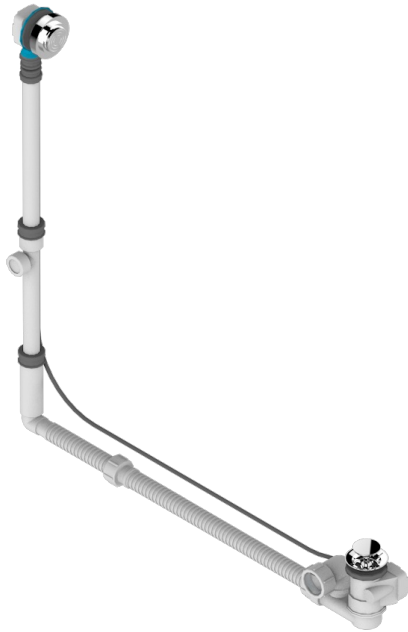

WEST COAST WHITE ONYX

U9G-302GM

THG[®]
PARIS

Geberit bath waste, big size, adjustable height: mini 165 mm / maxi 580 mm ; adjustable projection: mini 110 mm / maxi 700 mm

mm - outlet, \varnothing 40 mm, delivered with stylised control knob - European model

CHARACTERISTIC

- West Coast White Onyx
- Geberit bath waste, big size, adjustable height: mini 165 mm / maxi 580 mm ; adjustable projection: mini 110 mm / maxi 700 mm - outlet, \varnothing 40 mm, delivered with stylised control knob - European model

Nickel color PVD - H55
Polished chrome (color finish) - A02
Umber PVD - H66