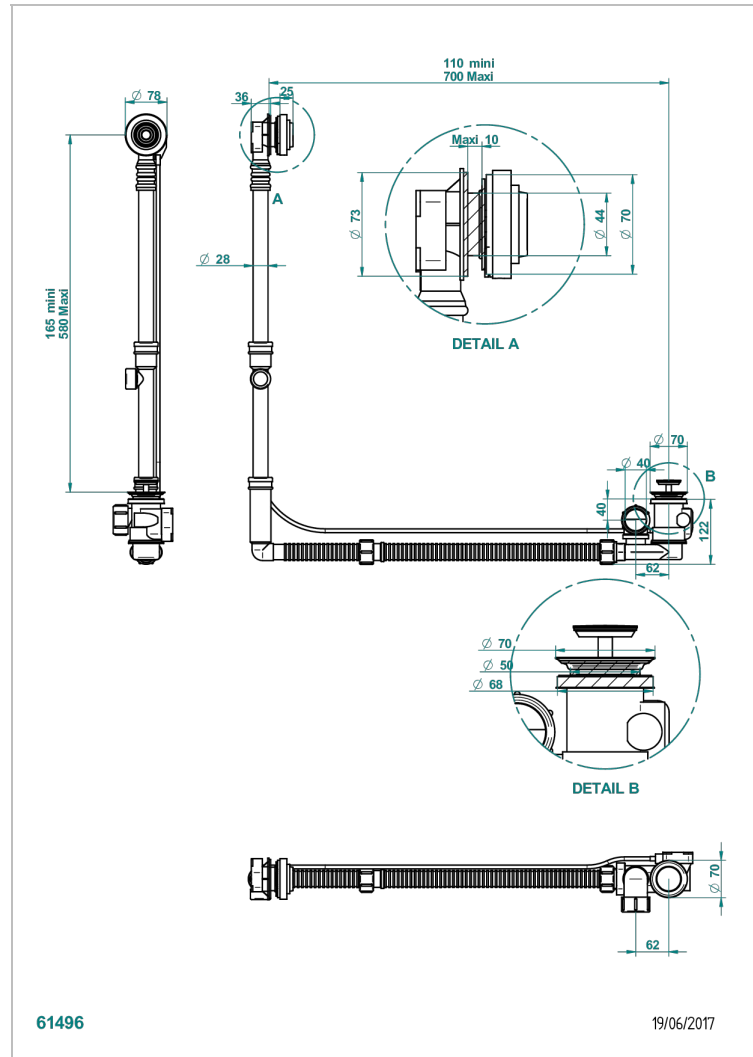

WEST COAST WHITE ONYX

U9G-302GM

THG[®]
PARIS

Geberit bath waste, big size, adjustable height: mini 165 mm / maxi 580 mm ; adjustable projection: mini 110 mm / maxi 700 mm

mm - outlet, \varnothing 40 mm, delivered with stylised control knob - European model

CHARACTERISTIC

- West Coast White Onyx
- Geberit bath waste, big size, adjustable height: mini 165 mm / maxi 580 mm ; adjustable projection: mini 110 mm / maxi 700 mm - outlet, \varnothing 40 mm, delivered with stylised control knob - European model

Nickel color PVD - H55
Polished chrome (color finish) - A02
Umber PVD - H66