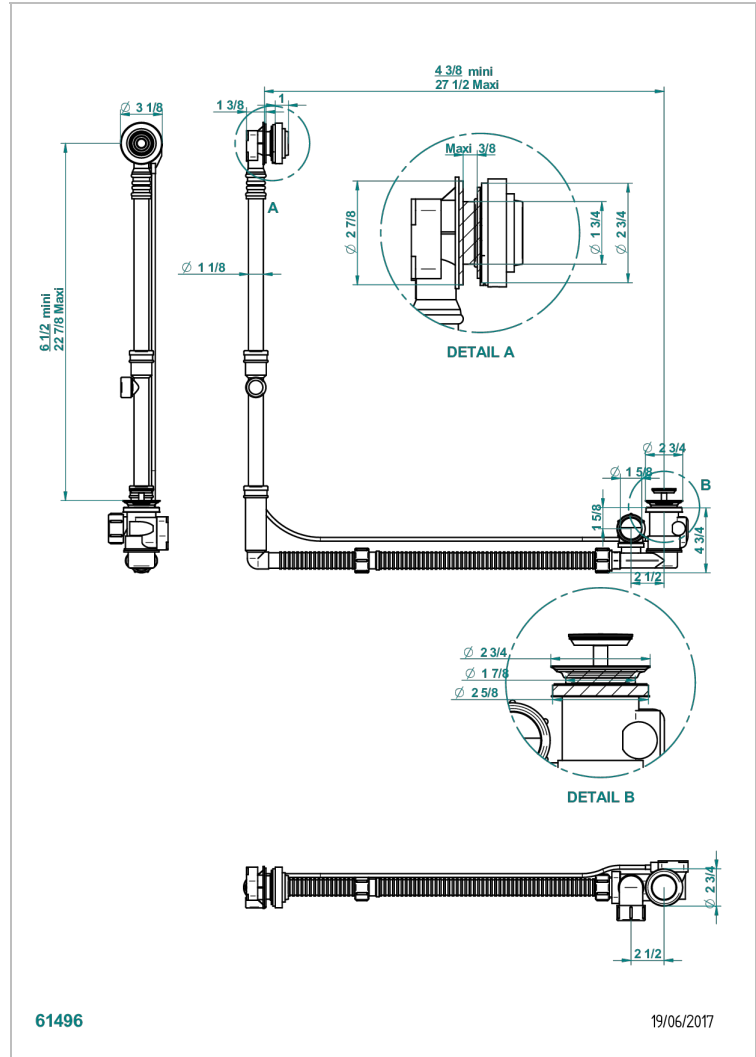

# WEST COAST WHITE ONYX

U9G-302GM

THG  
PARIS

Geberit bath waste, big size, adjustable height: mini 165 mm / maxi 580 mm ; adjustable projection: mini 110 mm / maxi 700 mm

mm - outlet,  $\varnothing$  40 mm, delivered with stylised control knob - European model

## CHARACTERISTIC

- West Coast White Onyx
- Geberit bath waste, big size, adjustable height: mini 165 mm / maxi 580 mm ; adjustable projection: mini 110 mm / maxi 700 mm - outlet,  $\varnothing$  40 mm, delivered with stylised control knob - European model

Nickel color PVD - H55  
 Polished chrome (color finish) - A02  
 Umber PVD - H66