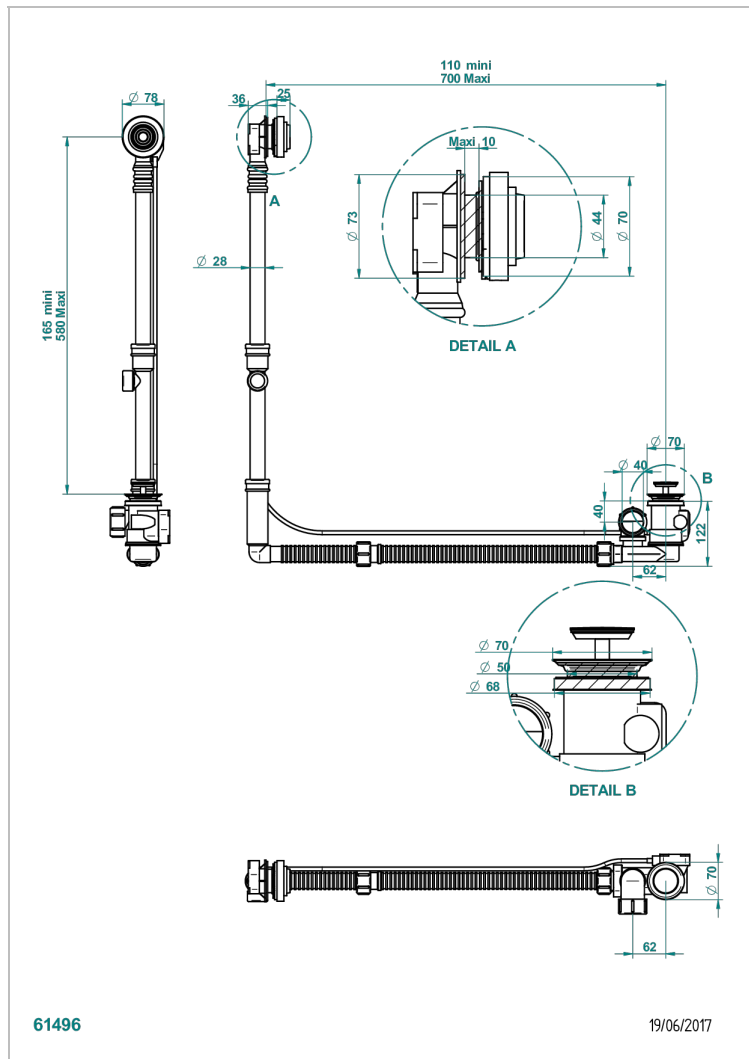

WEST COAST BLACK ONYX WITH LEVER

U9F-302GM

Geberit bath waste, big size, adjustable height: mini 165 mm / maxi 580 mm ; adjustable projection: mini 110 mm / maxi 700 mm - outlet, \varnothing 40 mm, delivered with stylised control knob - European model

CHARACTERISTIC

- West Coast Black Onyx with lever
- Geberit bath waste, big size, adjustable height: mini 165 mm / maxi 580 mm ; adjustable projection: mini 110 mm / maxi 700 mm - outlet, \varnothing 40 mm, delivered with stylised control knob - European model

Nickel color PVD - H55
Polished chrome (color finish) - A02
Umber PVD - H66