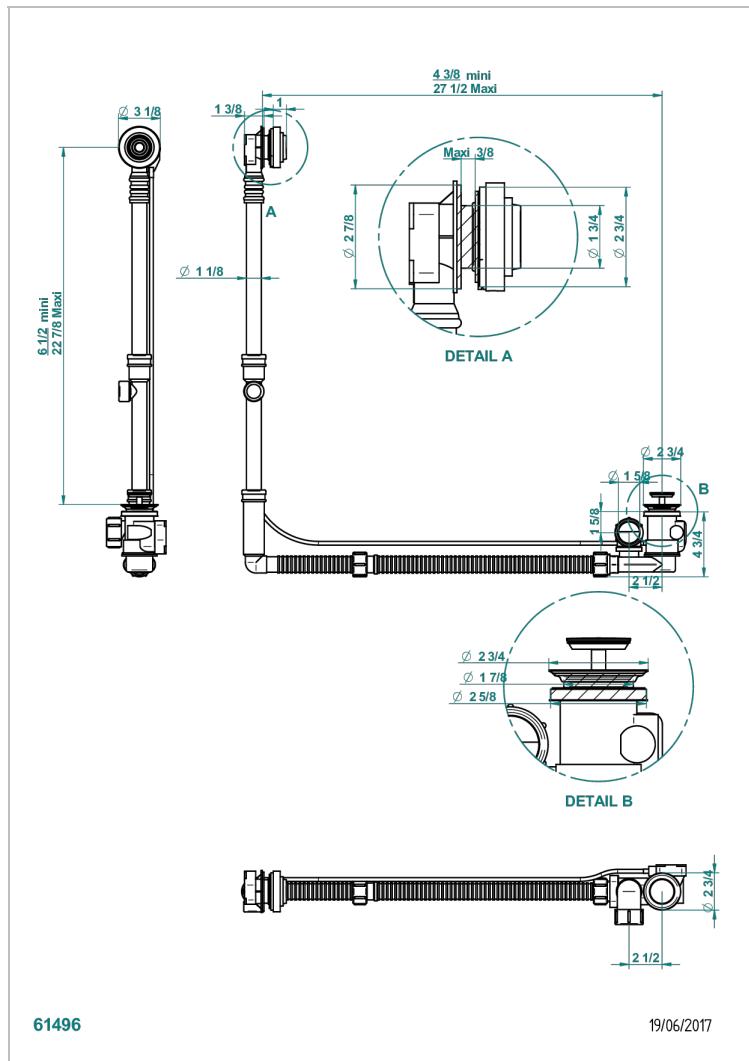

WEST COAST BLACK ONYX WITH LEVER

U9F-302GM

Geberit bath waste, big size, adjustable height: mini 165 mm / maxi 580 mm ; adjustable projection: mini 110 mm / maxi 700 mm - outlet, \varnothing 40 mm, delivered with stylised control knob - European model

CHARACTERISTIC

- West Coast Black Onyx with lever
- Geberit bath waste, big size, adjustable height: mini 165 mm / maxi 580 mm ; adjustable projection: mini 110 mm / maxi 700 mm - outlet, \varnothing 40 mm, delivered with stylised control knob - European model

Nickel color PVD - H55
 Polished chrome (color finish) - A02
 Umber PVD - H66