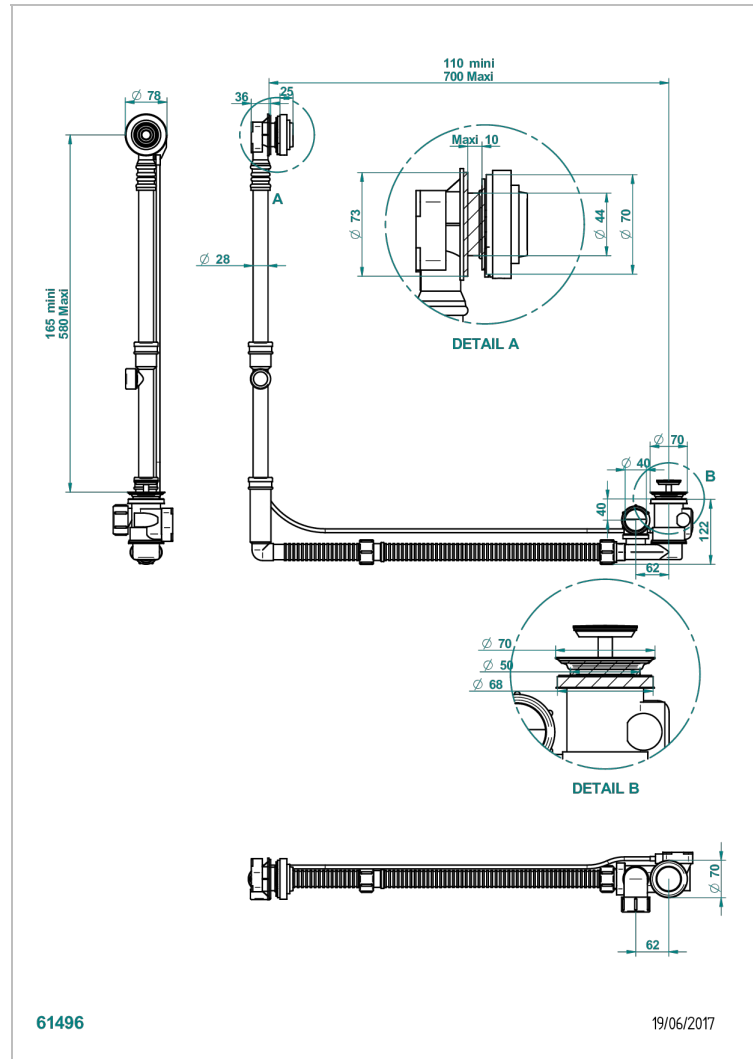

WEST COAST BLACK ONYX

U9E-302GM

THG
PARIS

Geberit bath waste, big size, adjustable height: mini 165 mm / maxi 580 mm ; adjustable projection: mini 110 mm / maxi 700 mm - outlet, \varnothing 40 mm, delivered with stylised control knob - European model

CHARACTERISTIC

- West Coast Black Onyx
- Geberit bath waste, big size, adjustable height: mini 165 mm / maxi 580 mm ; adjustable projection: mini 110 mm / maxi 700 mm - outlet, \varnothing 40 mm, delivered with stylised control knob - European model

Nickel color PVD - H55
Polished chrome (color finish) - A02
Umber PVD - H66