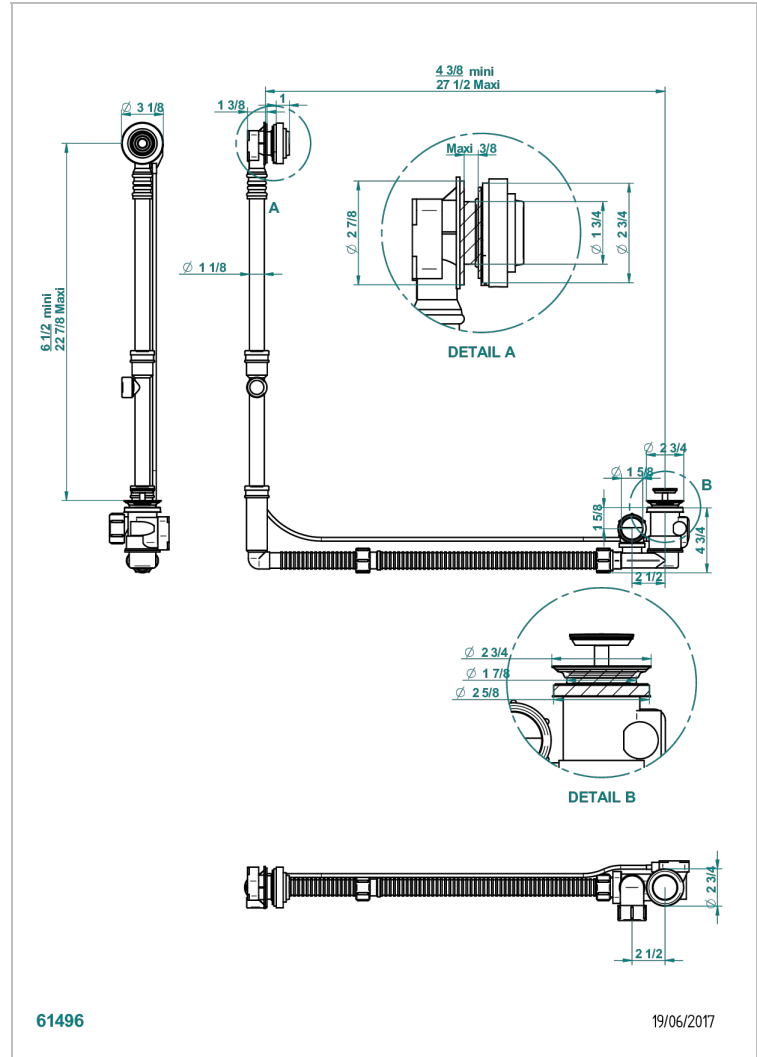

WEST COAST BLACK ONYX

U9E-302GM

THG
PARIS

Geberit bath waste, big size, adjustable height: mini 165 mm / maxi 580 mm ; adjustable projection: mini 110 mm / maxi 700 mm

mm - outlet, \varnothing 40 mm, delivered with stylised control knob - European model

CHARACTERISTIC

- West Coast Black Onyx
- Geberit bath waste, big size, adjustable height: mini 165 mm / maxi 580 mm ; adjustable projection: mini 110 mm / maxi 700 mm - outlet, \varnothing 40 mm, delivered with stylised control knob - European model

Nickel color PVD - H55
Polished chrome (color finish) - A02
Umber PVD - H66