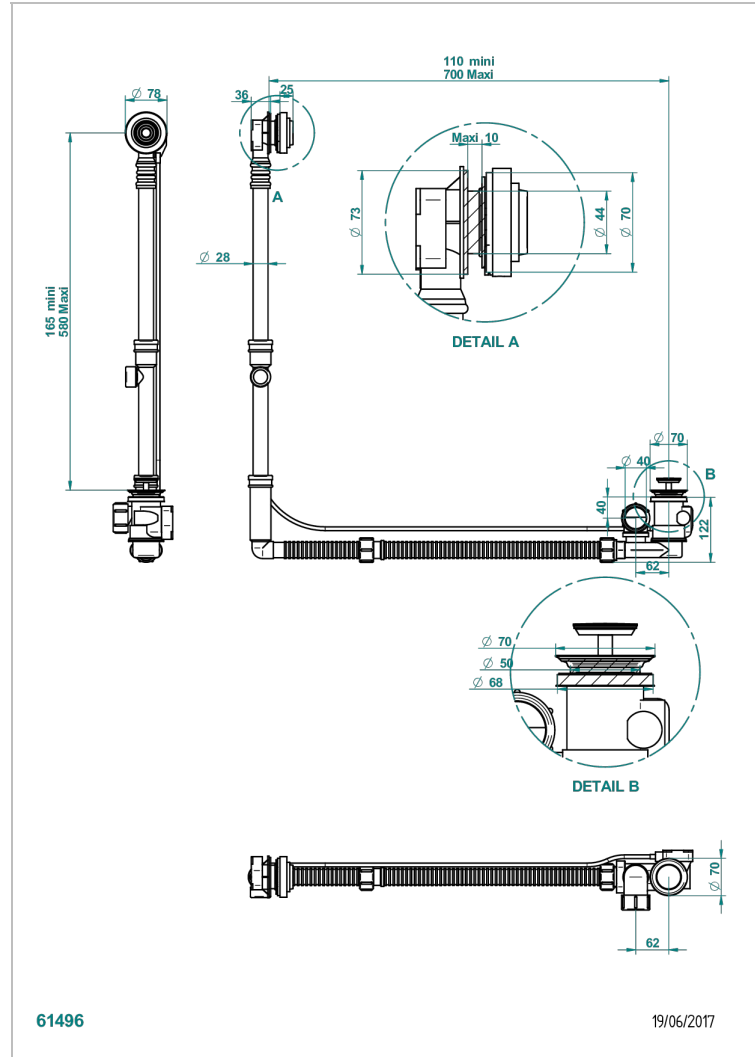

# WEST COAST WITH GUILLOCHE DECOR WITH LEVER

U9D-302GM

Geberit bath waste, big size, adjustable height: mini 165 mm / maxi 580 mm ; adjustable projection: mini 110 mm / maxi 700 mm

mm - outlet,  $\varnothing$  40 mm, delivered with stylised control knob - European model

## CHARACTERISTIC

- West coast with Guilloché decor with lever
- Geberit bath waste, big size, adjustable height: mini 165 mm / maxi 580 mm ; adjustable projection: mini 110 mm / maxi 700 mm - outlet,  $\varnothing$  40 mm, delivered with stylised control knob - European model

Nickel color PVD - H55  
Polished chrome (color finish) - A02  
Umber PVD - H66