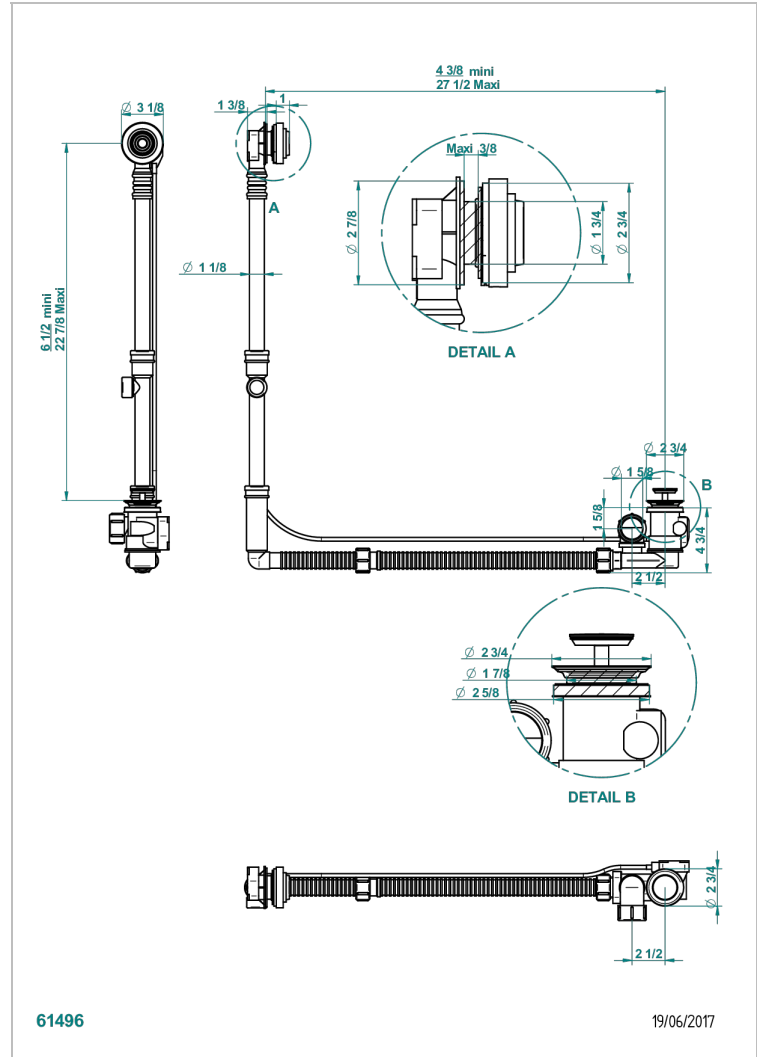

WEST COAST WITH GUILLOCHE DECOR WITH LEVER

U9D-302GM

Geberit bath waste, big size, adjustable height: mini 165 mm / maxi 580 mm ; adjustable projection: mini 110 mm / maxi 700 mm - outlet, ø 40 mm, delivered with stylised control knob - European model

mm - outlet, ø 40 mm, delivered with stylised control knob - European model

61496

19/06/2017

CHARACTERISTIC

- West coast with Guilloché decor with lever
- Geberit bath waste, big size, adjustable height: mini 165 mm / maxi 580 mm ; adjustable projection: mini 110 mm / maxi 700 mm - outlet, ø 40 mm, delivered with stylised control knob - European model

Nickel color PVD - H55
Polished chrome (color finish) - A02
Umber PVD - H66