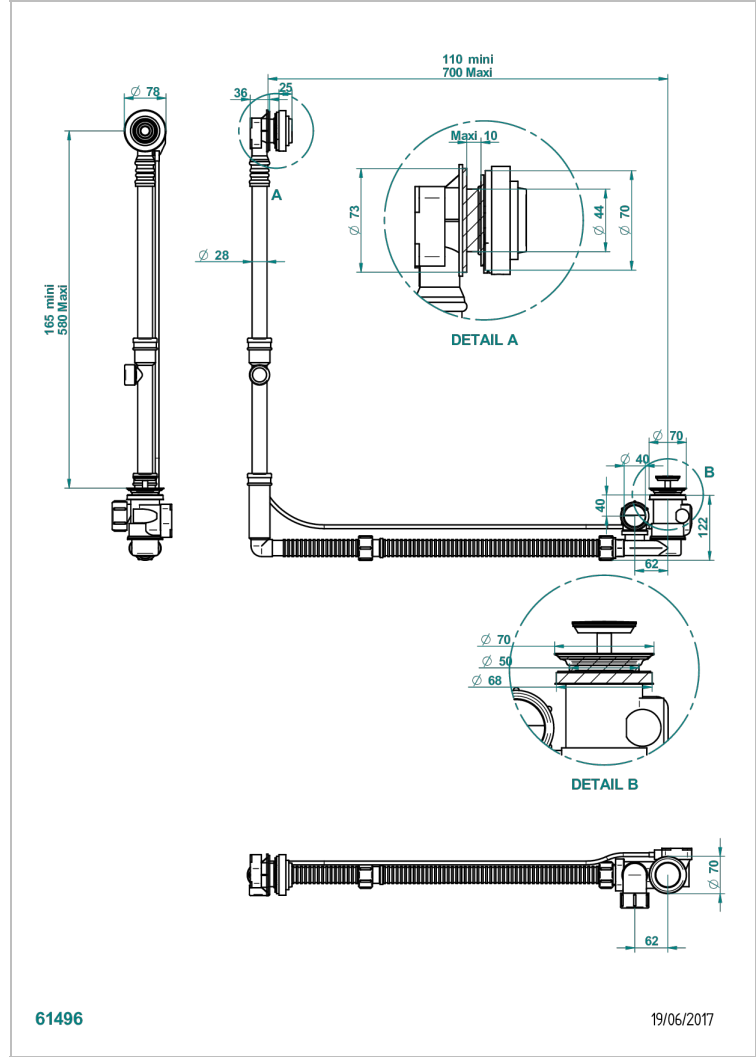

# WEST COAST WITH GUILLOCHE DECOR

U9C-302GM

Geberit bath waste, big size, adjustable height: mini 165 mm / maxi 580 mm ; adjustable projection: mini 110 mm / maxi 700 mm

mm - outlet,  $\varnothing$  40 mm, delivered with stylised control knob - European model

## CHARACTERISTIC

- West coast with Guilloché decor
- Geberit bath waste, big size, adjustable height: mini 165 mm / maxi 580 mm ; adjustable projection: mini 110 mm / maxi 700 mm - outlet,  $\varnothing$  40 mm, delivered with stylised control knob - European model

Nickel color PVD - H55  
Polished chrome (color finish) - A02  
Umber PVD - H66