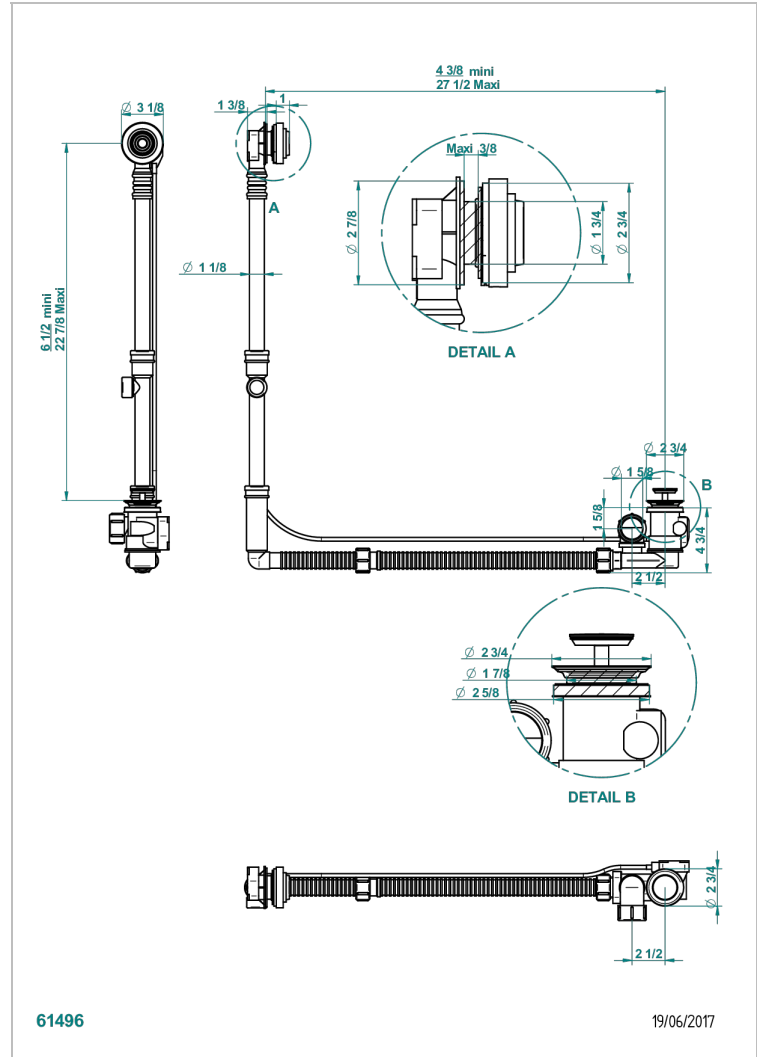

# WEST COAST WITH GUILLOCHE DECOR

U9C-302GM

Geberit bath waste, big size, adjustable height: mini 165 mm / maxi 580 mm ; adjustable projection: mini 110 mm / maxi 700 mm

mm - outlet,  $\varnothing$  40 mm, delivered with stylised control knob - European model

## CHARACTERISTIC

- West coast with Guilloché decor
- Geberit bath waste, big size, adjustable height: mini 165 mm / maxi 580 mm ; adjustable projection: mini 110 mm / maxi 700 mm - outlet,  $\varnothing$  40 mm, delivered with stylised control knob - European model

Nickel color PVD - H55  
Polished chrome (color finish) - A02  
Umber PVD - H66