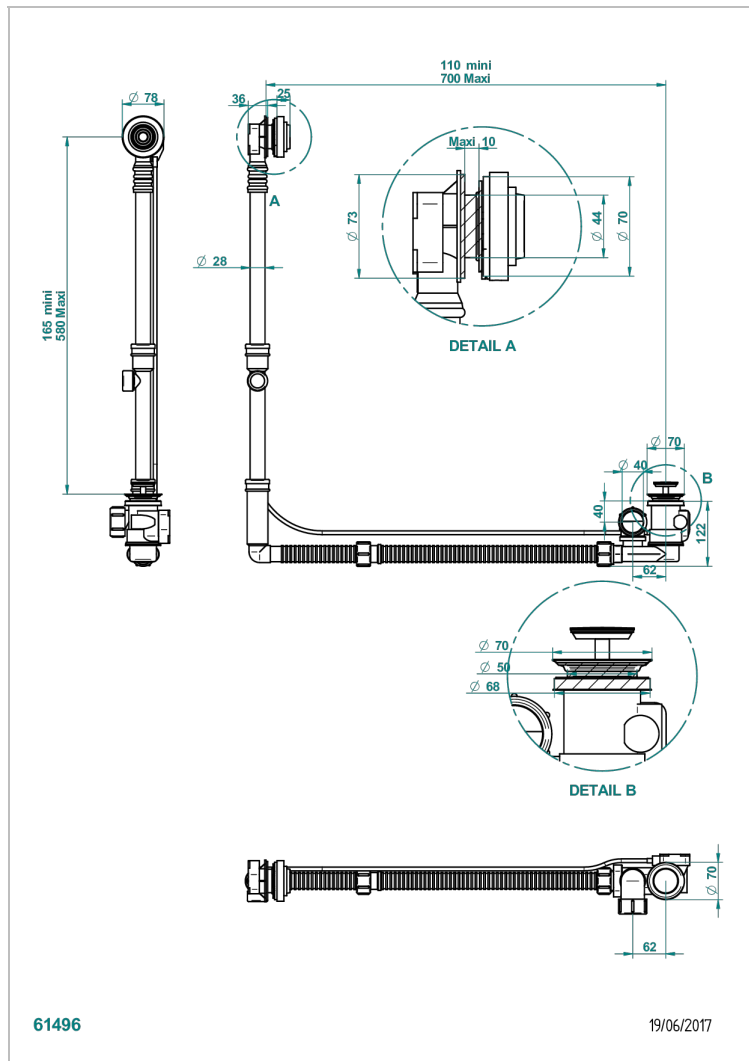

# WEST COAST METAL WITH LEVER

U9B-302GM

THG  
PARIS

Geberit bath waste, big size, adjustable height: mini 165 mm / maxi 580 mm ; adjustable projection: mini 110 mm / maxi 700 mm - outlet,  $\varnothing$  40 mm, delivered with stylised control knob - European model

## CHARACTERISTIC

- West Coast Metal with lever
- Geberit bath waste, big size, adjustable height: mini 165 mm / maxi 580 mm ; adjustable projection: mini 110 mm / maxi 700 mm - outlet,  $\varnothing$  40 mm, delivered with stylised control knob - European model

Nickel color PVD - H55  
Polished chrome (color finish) - A02  
Umber PVD - H66