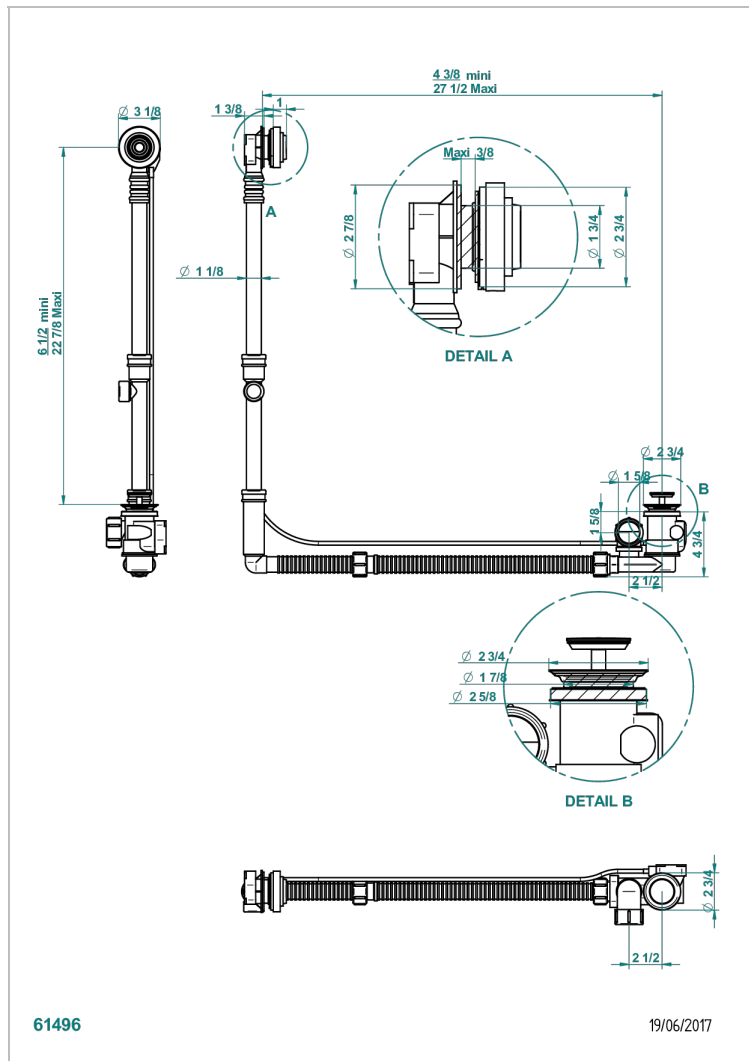

# WEST COAST METAL WITH LEVER

U9B-302GM

THG  
PARIS

Geberit bath waste, big size, adjustable height: mini 165 mm / maxi 580 mm ; adjustable projection: mini 110 mm / maxi 700 mm - outlet,  $\varnothing$  40 mm, delivered with stylised control knob - European model

## CHARACTERISTIC

- West Coast Metal with lever
- Geberit bath waste, big size, adjustable height: mini 165 mm / maxi 580 mm ; adjustable projection: mini 110 mm / maxi 700 mm - outlet,  $\varnothing$  40 mm, delivered with stylised control knob - European model

Nickel color PVD - H55  
Polished chrome (color finish) - A02  
Umber PVD - H66