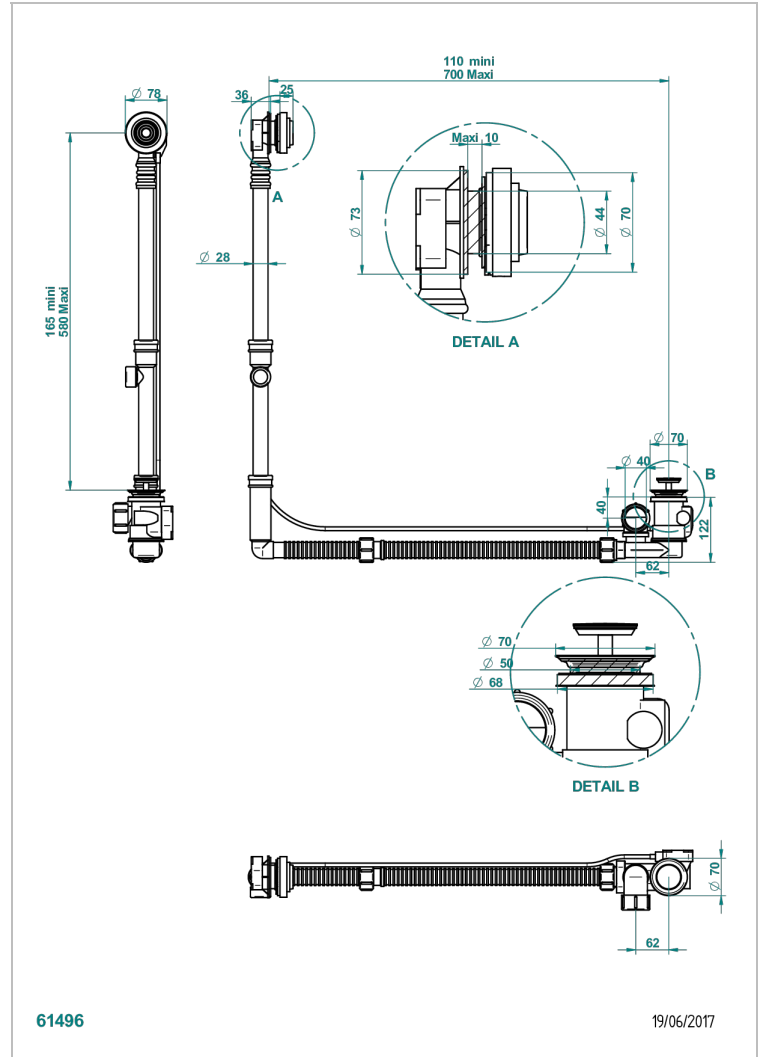

Geberit bath waste, big size, adjustable height: mini 165 mm / maxi 580 mm ; adjustable projection: mini 110 mm / maxi 700 mm - outlet,  $\varnothing$  40 mm, delivered with stylised control knob - European model

### CHARACTERISTIC

- West Coast Metal
- Geberit bath waste, big size, adjustable height: mini 165 mm / maxi 580 mm ; adjustable projection: mini 110 mm / maxi 700 mm - outlet,  $\varnothing$  40 mm, delivered with stylised control knob - European model

Nickel color PVD - H55  
Polished chrome (color finish) - A02  
Umber PVD - H66