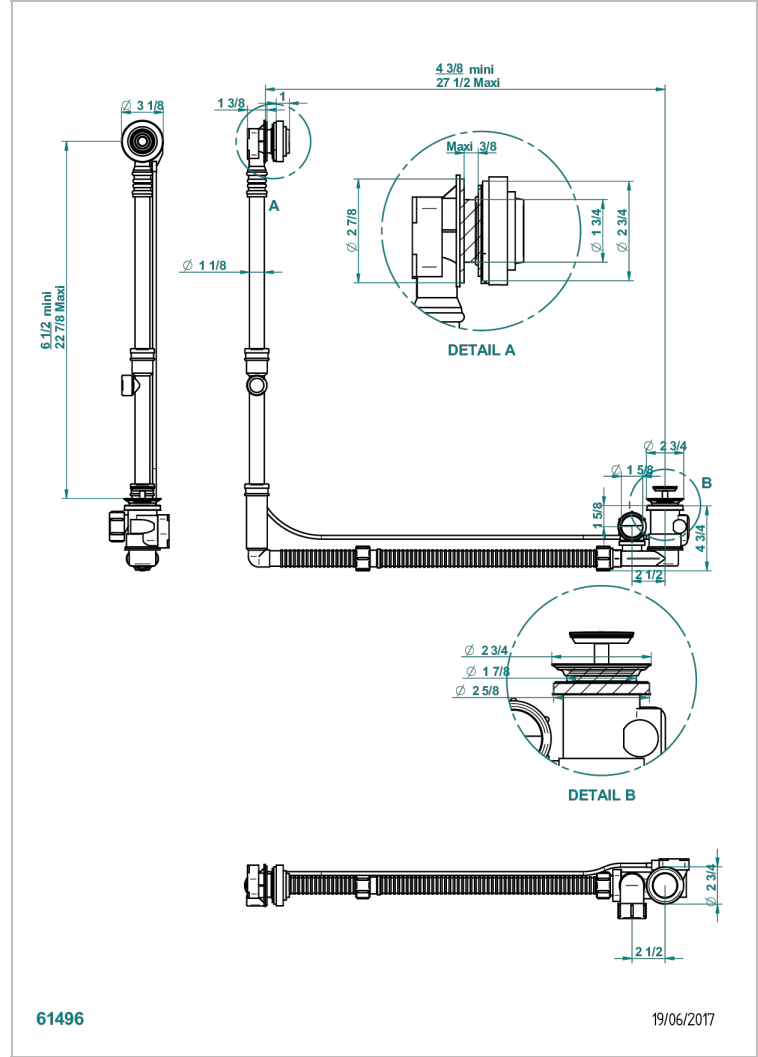

Geberit bath waste, big size, adjustable height: mini 165 mm / maxi 580 mm ; adjustable projection: mini 110 mm / maxi 700 mm - outlet, \varnothing 40 mm, delivered with stylised control knob - European model

CHARACTERISTIC

- West Coast Metal
- Geberit bath waste, big size, adjustable height: mini 165 mm / maxi 580 mm ; adjustable projection: mini 110 mm / maxi 700 mm - outlet, \varnothing 40 mm, delivered with stylised control knob - European model

Nickel color PVD - H55
Polished chrome (color finish) - A02
Umber PVD - H66