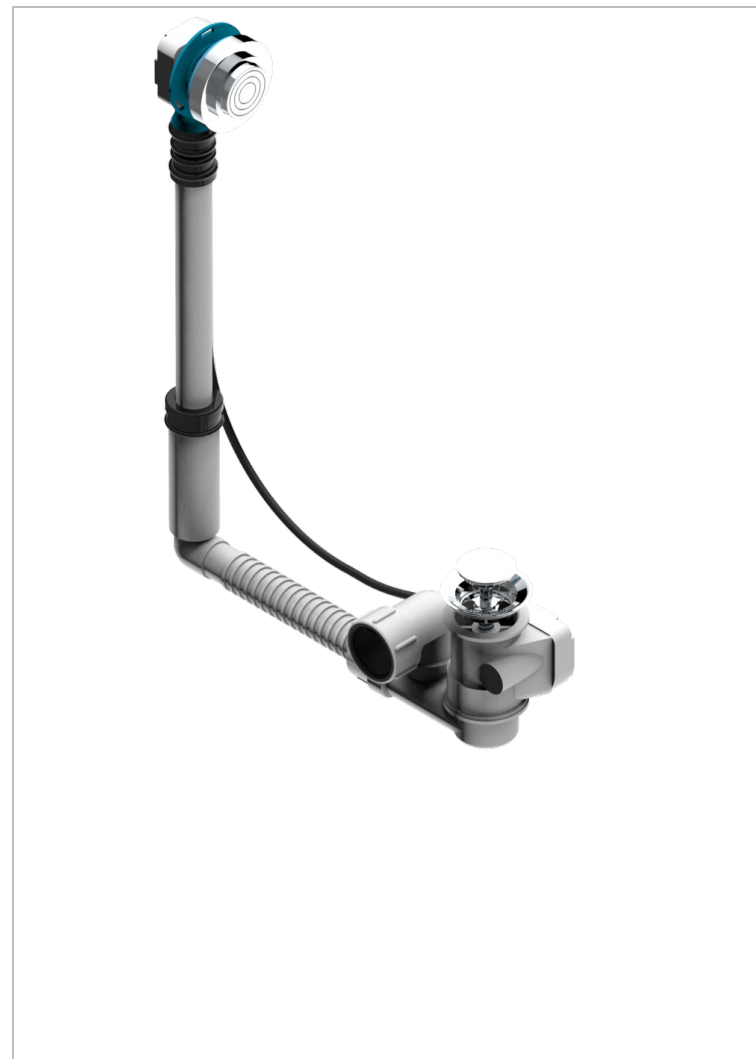

GRAND CENTRAL WHITE ONYX

U9R-302

THG
PARIS

Geberit bath waste, adjustable height: mini 165 mm / maxi 390 mm ; adjustable projection: mini 110 mm / maxi 230 mm, outlet \varnothing 40 mm, delivered with stylised control knob - European model

CHARACTERISTIC

- Grand central White Onyx
- Geberit bath waste, adjustable height: mini 165 mm / maxi 390 mm ; adjustable projection: mini 110 mm / maxi 230 mm, outlet \varnothing 40 mm, delivered with stylised control knob - European model

Nickel color PVD - H55
Polished chrome (color finish) - A02
Umber PVD - H66