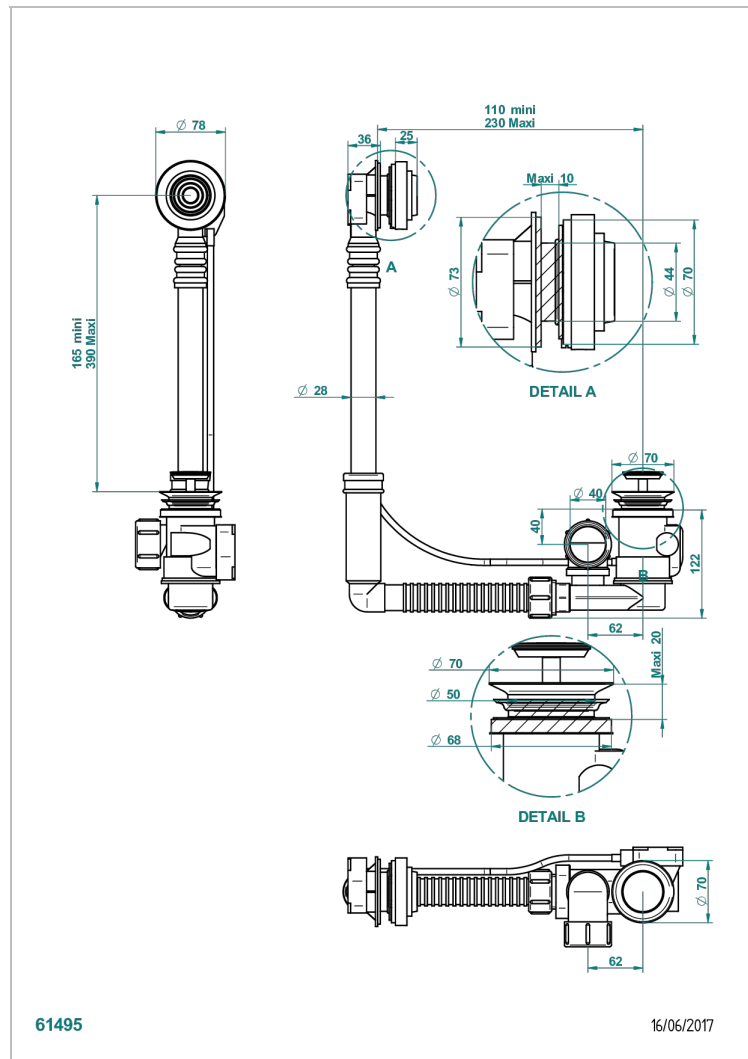

GRAND CENTRAL WHITE ONYX

U9R-302

THG
PARIS

Geberit bath waste, adjustable height: mini 165 mm / maxi 390 mm ; adjustable projection: mini 110 mm / maxi 230 mm, outlet \varnothing 40 mm, delivered with stylised control knob - European model

CHARACTERISTIC

- Grand central White Onyx
- Geberit bath waste, adjustable height: mini 165 mm / maxi 390 mm ; adjustable projection: mini 110 mm / maxi 230 mm, outlet \varnothing 40 mm, delivered with stylised control knob - European model

Nickel color PVD - H55
Polished chrome (color finish) - A02
Umber PVD - H66