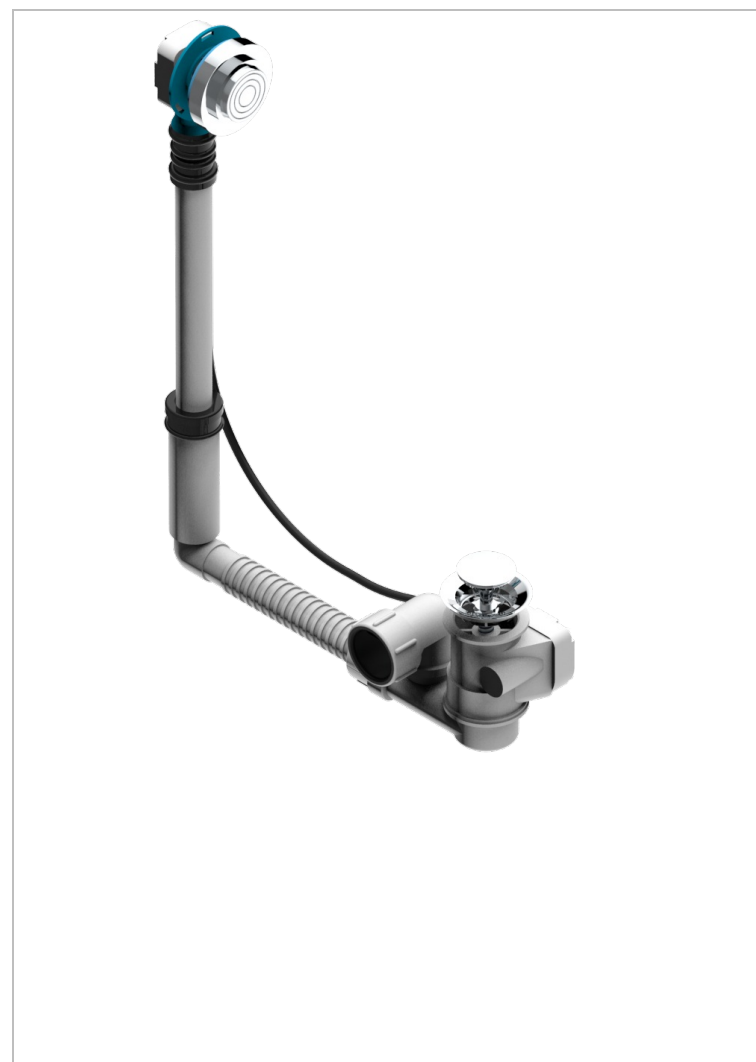

GRAND CENTRAL WHITE ONYX

U9R-302

Geberit bath waste, adjustable height: mini 165 mm / maxi 390 mm ; adjustable projection: mini 110 mm / maxi 230 mm, outlet \varnothing 40 mm, delivered with stylised control knob - European model

CHARACTERISTIC

- Grand central White Onyx
- Geberit bath waste, adjustable height: mini 165 mm / maxi 390 mm ; adjustable projection: mini 110 mm / maxi 230 mm, outlet \varnothing 40 mm, delivered with stylised control knob - European model

Nickel color PVD - H55
Polished chrome (color finish) - A02
Umber PVD - H66

61495

16/06/2017