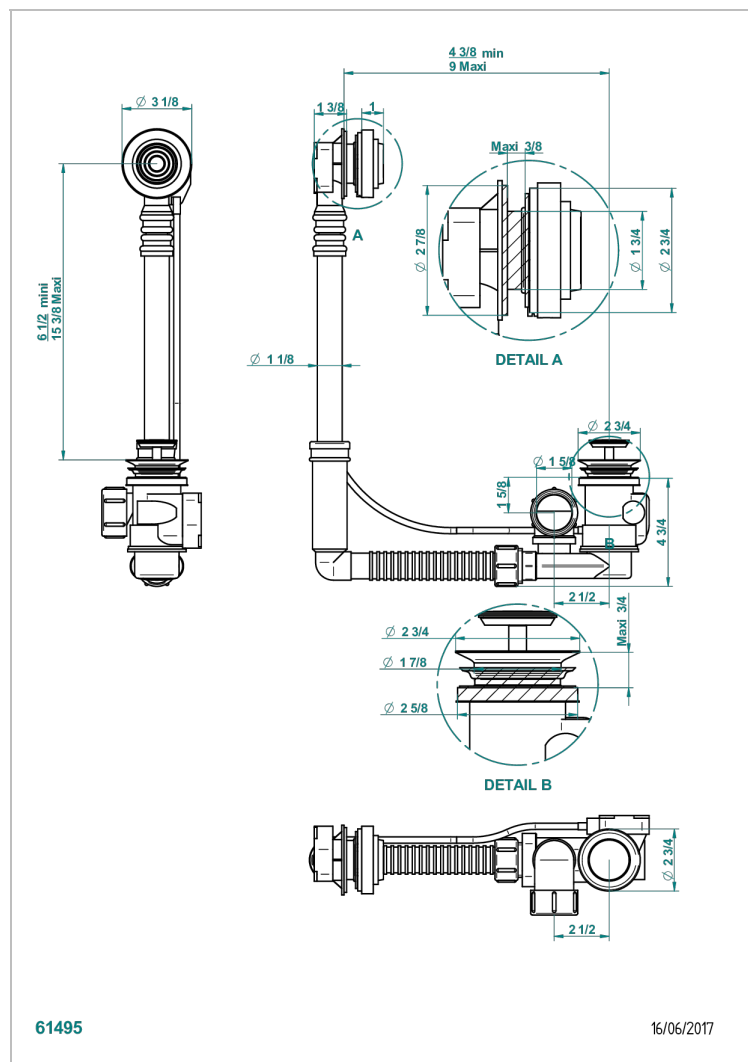

GRAND CENTRAL WHITE ONYX

U9R-302

Geberit bath waste, adjustable height: mini 165 mm / maxi 390 mm ; adjustable projection: mini 110 mm / maxi 230 mm, outlet \varnothing 40 mm, delivered with stylised control knob - European model

CHARACTERISTIC

- Grand central White Onyx
- Geberit bath waste, adjustable height: mini 165 mm / maxi 390 mm ; adjustable projection: mini 110 mm / maxi 230 mm, outlet \varnothing 40 mm, delivered with stylised control knob - European model

Nickel color PVD - H55
Polished chrome (color finish) - A02
Umber PVD - H66

61495

16/06/2017