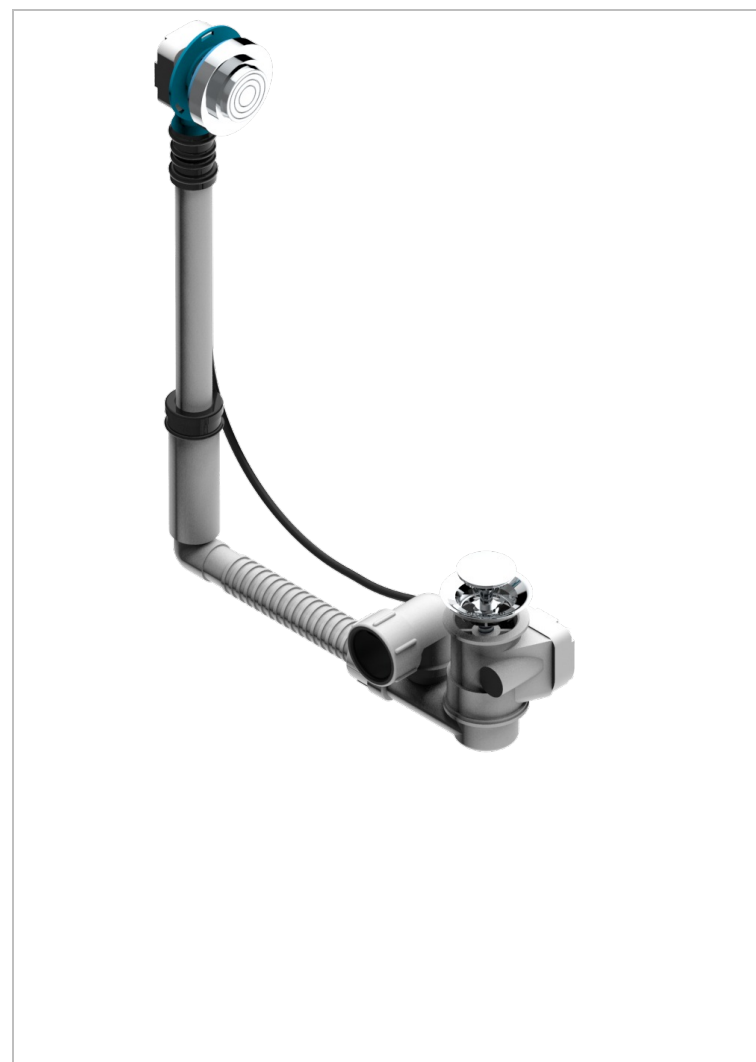

# GRAND CENTRAL BLACK ONYX WITH LEVER

U9N-302

Geberit bath waste, adjustable height: mini 165 mm / maxi 390 mm ; adjustable projection: mini 110 mm / maxi 230 mm, outlet  $\varnothing$  40 mm, delivered with stylised control knob - European model

## CHARACTERISTIC

- Grand central Black Onyx with lever
- Geberit bath waste, adjustable height: mini 165 mm / maxi 390 mm ; adjustable projection: mini 110 mm / maxi 230 mm, outlet  $\varnothing$  40 mm, delivered with stylised control knob - European model

Nickel color PVD - H55  
Polished chrome (color finish) - A02  
Umber PVD - H66