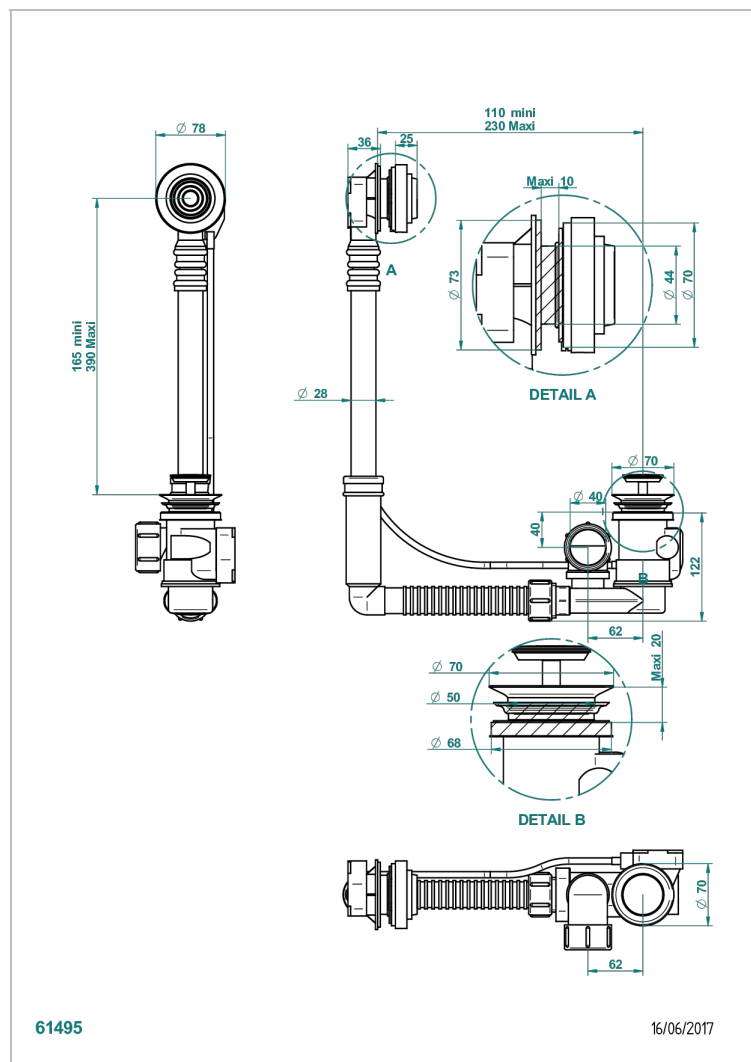

# GRAND CENTRAL BLACK ONYX WITH LEVER

U9N-302

Geberit bath waste, adjustable height: mini 165 mm / maxi 390 mm ; adjustable projection: mini 110 mm / maxi 230 mm, outlet  $\varnothing$  40 mm, delivered with stylised control knob - European model

## CHARACTERISTIC

- Grand central Black Onyx with lever
- Geberit bath waste, adjustable height: mini 165 mm / maxi 390 mm ; adjustable projection: mini 110 mm / maxi 230 mm, outlet  $\varnothing$  40 mm, delivered with stylised control knob - European model

Nickel color PVD - H55  
Polished chrome (color finish) - A02  
Umber PVD - H66