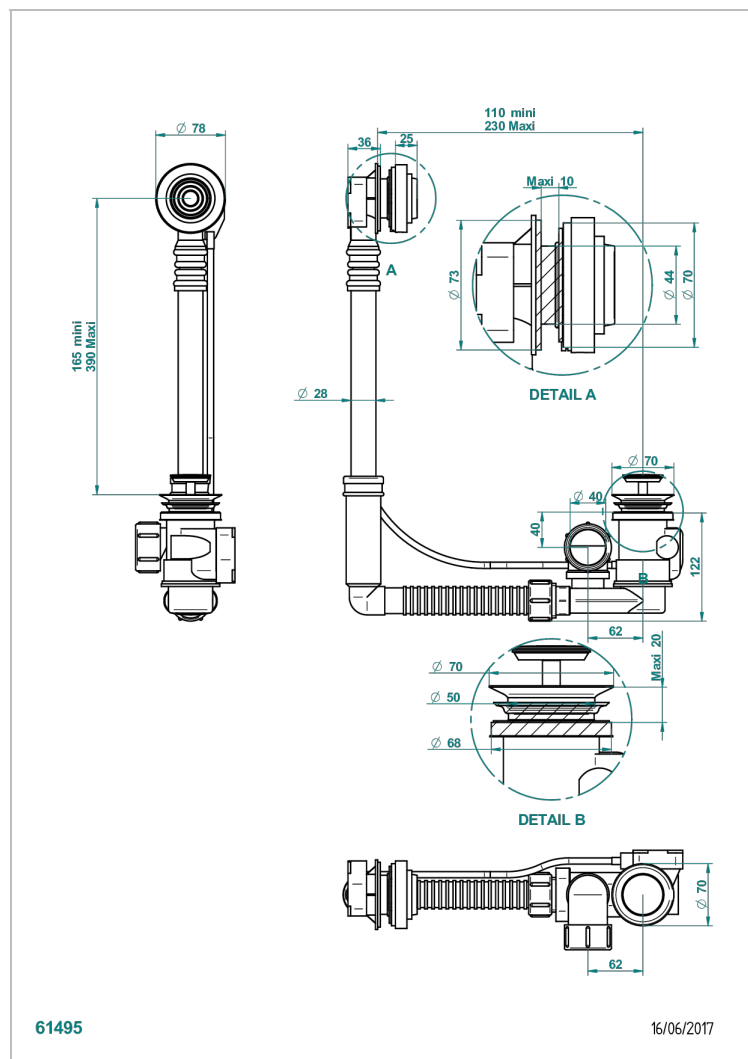

GRAND CENTRAL BLACK ONYX

U9M-302

Geberit bath waste, adjustable height: mini 165 mm / maxi 390 mm ; adjustable projection: mini 110 mm / maxi 230 mm, outlet \varnothing 40 mm, delivered with stylised control knob - European model

CHARACTERISTIC

- Grand central Black Onyx
- Geberit bath waste, adjustable height: mini 165 mm / maxi 390 mm ; adjustable projection: mini 110 mm / maxi 230 mm, outlet \varnothing 40 mm, delivered with stylised control knob - European model

Nickel color PVD - H55
Polished chrome (color finish) - A02
Umber PVD - H66