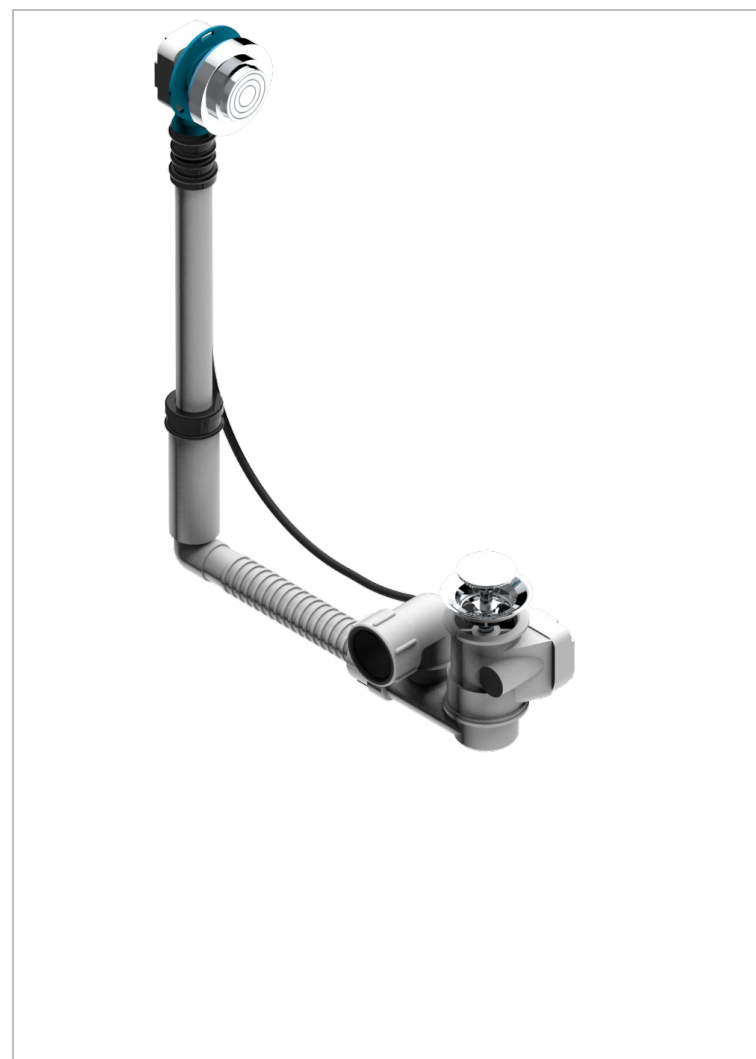

GRAND CENTRAL BLACK ONYX

U9M-302

Geberit bath waste, adjustable height: mini 165 mm / maxi 390 mm ; adjustable projection: mini 110 mm / maxi 230 mm, outlet \varnothing 40 mm, delivered with stylised control knob - European model

CHARACTERISTIC

- Grand central Black Onyx
- Geberit bath waste, adjustable height: mini 165 mm / maxi 390 mm ; adjustable projection: mini 110 mm / maxi 230 mm, outlet \varnothing 40 mm, delivered with stylised control knob - European model

Nickel color PVD - H55
Polished chrome (color finish) - A02
Umber PVD - H66