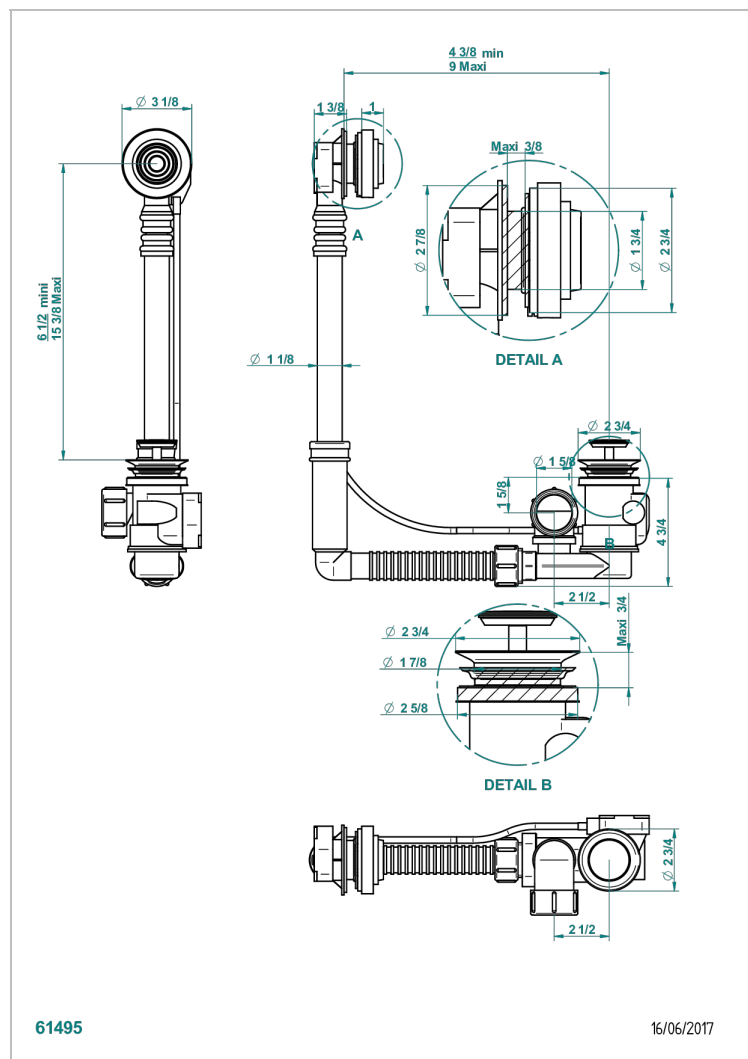

# GRAND CENTRAL BLACK ONYX

U9M-302

Geberit bath waste, adjustable height: mini 165 mm / maxi 390 mm ; adjustable projection: mini 110 mm / maxi 230 mm, outlet  $\varnothing$  40 mm, delivered with stylised control knob - European model

## CHARACTERISTIC

- Grand central Black Onyx
- Geberit bath waste, adjustable height: mini 165 mm / maxi 390 mm ; adjustable projection: mini 110 mm / maxi 230 mm, outlet  $\varnothing$  40 mm, delivered with stylised control knob - European model

Nickel color PVD - H55  
Polished chrome (color finish) - A02  
Umber PVD - H66