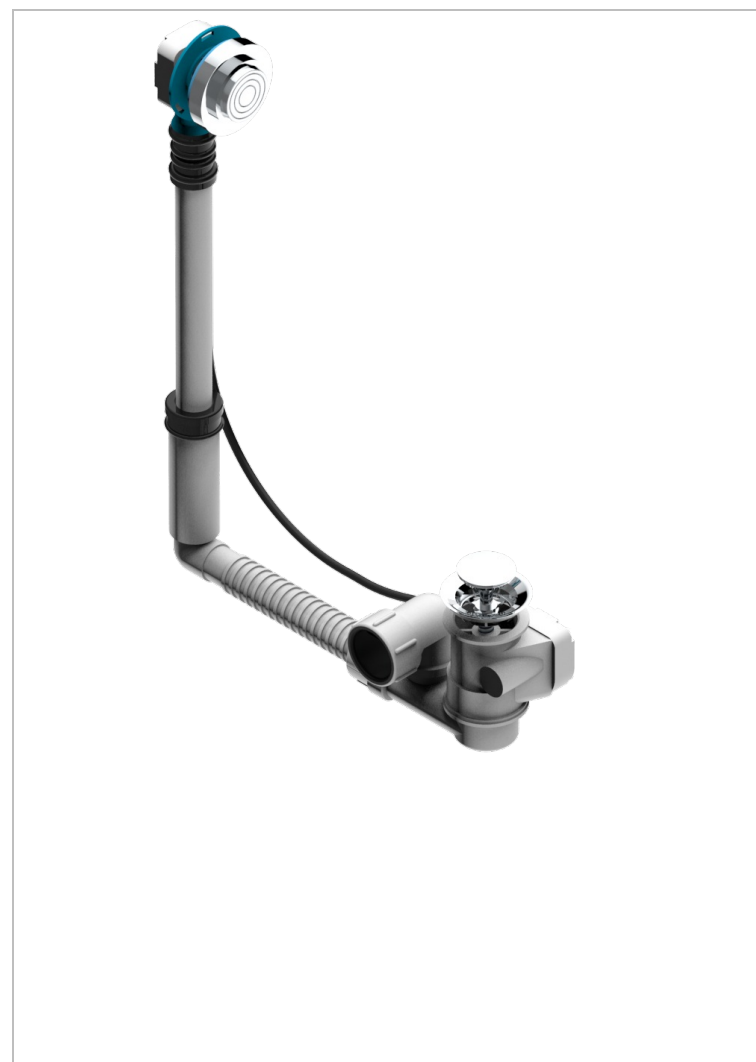

# GRAND CENTRAL METAL WITH LEVER

U9L-302

Geberit bath waste, adjustable height: mini 165 mm / maxi 390 mm ; adjustable projection: mini 110 mm / maxi 230 mm, outlet  $\varnothing$  40 mm, delivered with stylised control knob - European model

## CHARACTERISTIC

- Grand central Metal with lever
- Geberit bath waste, adjustable height: mini 165 mm / maxi 390 mm ; adjustable projection: mini 110 mm / maxi 230 mm, outlet  $\varnothing$  40 mm, delivered with stylised control knob - European model

Nickel color PVD - H55  
Polished chrome (color finish) - A02  
Umber PVD - H66