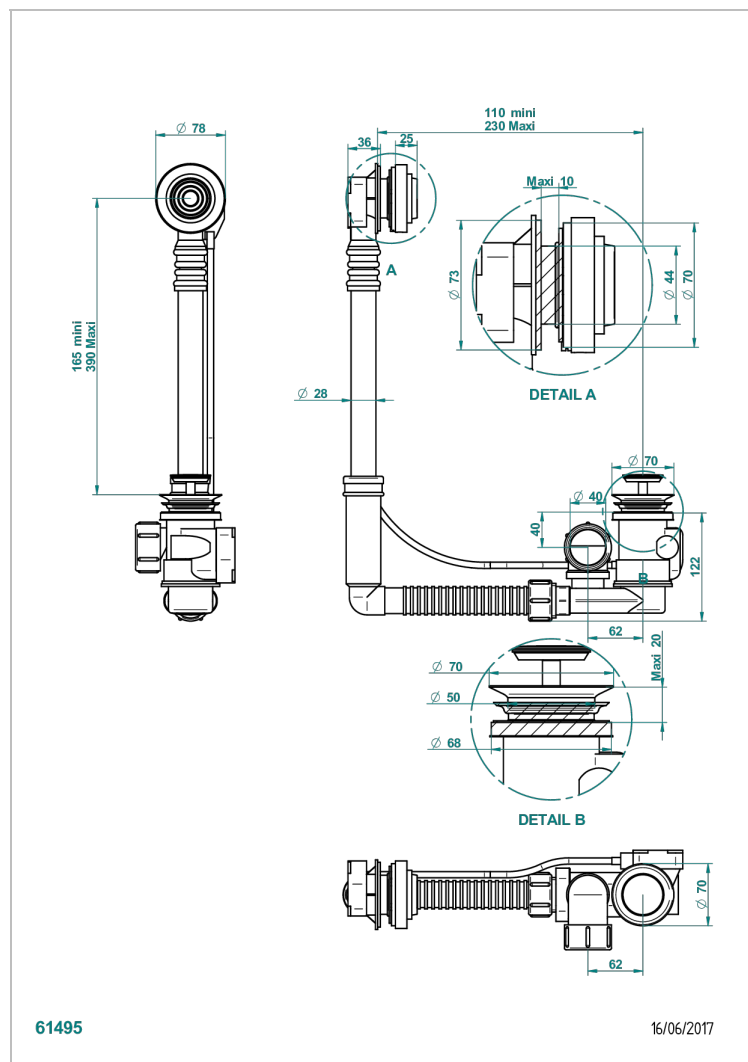

# GRAND CENTRAL METAL WITH LEVER

U9L-302

Geberit bath waste, adjustable height: mini 165 mm / maxi 390 mm ; adjustable projection: mini 110 mm / maxi 230 mm, outlet  $\varnothing$  40 mm, delivered with stylised control knob - European model

## CHARACTERISTIC

- Grand central Metal with lever
- Geberit bath waste, adjustable height: mini 165 mm / maxi 390 mm ; adjustable projection: mini 110 mm / maxi 230 mm, outlet  $\varnothing$  40 mm, delivered with stylised control knob - European model

Nickel color PVD - H55  
Polished chrome (color finish) - A02  
Umber PVD - H66