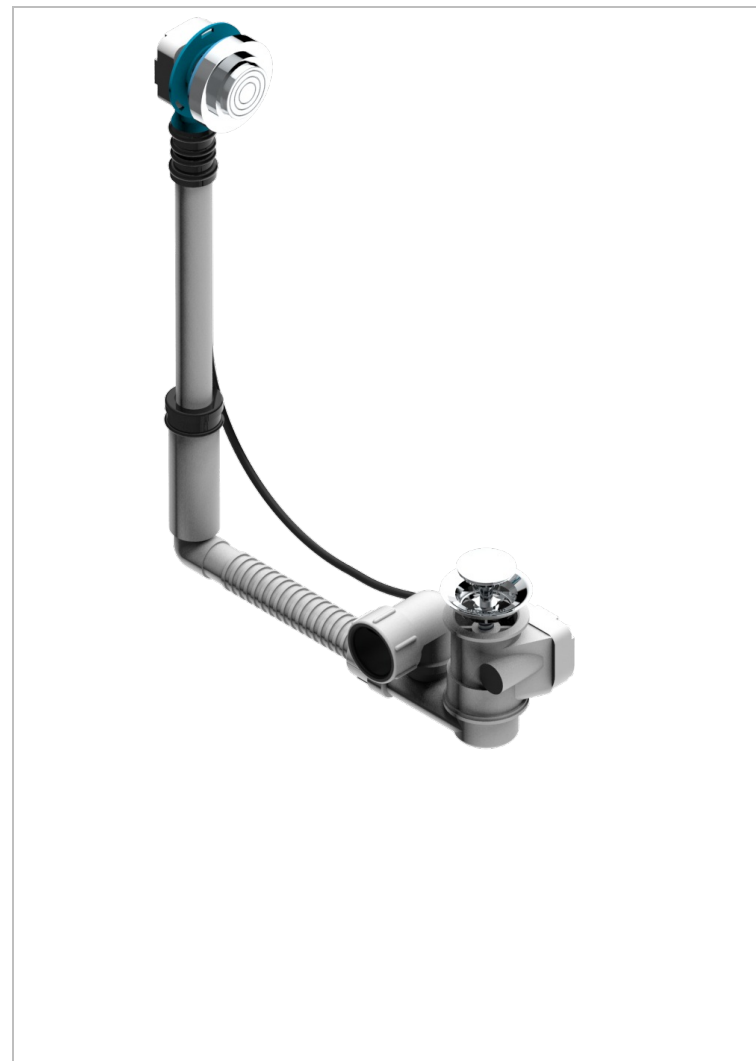

GRAND CENTRAL METAL WITH LEVER

U9L-302

THG
PARIS

Geberit bath waste, adjustable height: mini 165 mm / maxi 390 mm ; adjustable projection: mini 110 mm / maxi 230 mm, outlet \varnothing 40 mm, delivered with stylised control knob - European model

61495

16/06/2017

CHARACTERISTIC

- Grand central Metal with lever
- Geberit bath waste, adjustable height: mini 165 mm / maxi 390 mm ; adjustable projection: mini 110 mm / maxi 230 mm, outlet \varnothing 40 mm, delivered with stylised control knob - European model

Nickel color PVD - H55
Polished chrome (color finish) - A02
Umber PVD - H66