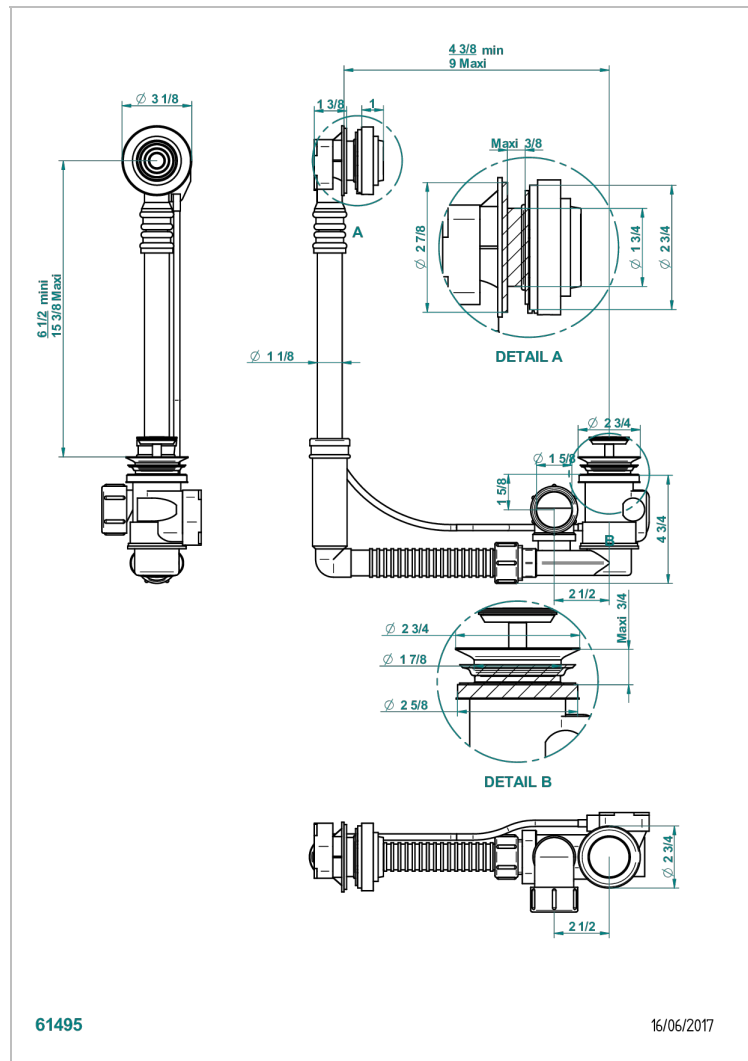

GRAND CENTRAL METAL WITH LEVER

U9L-302

THG
PARIS

Geberit bath waste, adjustable height: mini 165 mm / maxi 390 mm ; adjustable projection: mini 110 mm / maxi 230 mm, outlet \varnothing 40 mm, delivered with stylised control knob - European model

61495

16/06/2017

CHARACTERISTIC

- Grand central Metal with lever
- Geberit bath waste, adjustable height: mini 165 mm / maxi 390 mm ; adjustable projection: mini 110 mm / maxi 230 mm, outlet \varnothing 40 mm, delivered with stylised control knob - European model

Nickel color PVD - H55
Polished chrome (color finish) - A02
Umber PVD - H66