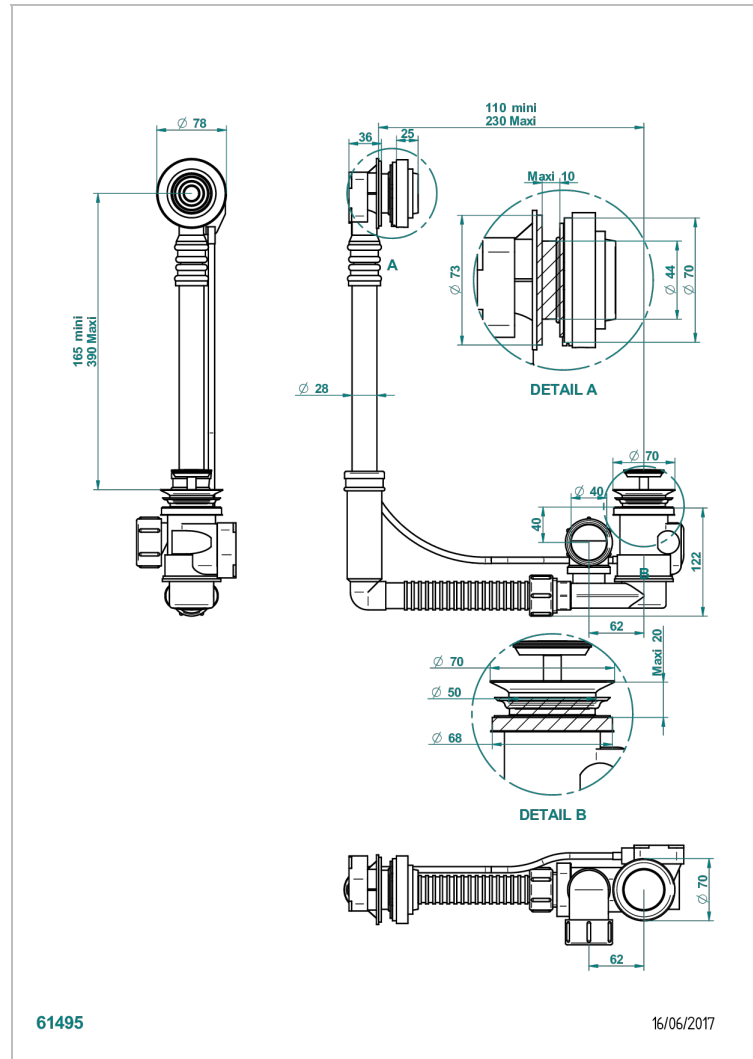

# GRAND CENTRAL METAL

U9K-302

THG<sup>®</sup>  
PARIS

Geberit bath waste, adjustable height: mini 165 mm / maxi 390 mm ; adjustable projection: mini 110 mm / maxi 230 mm, outlet  $\varnothing$  40 mm, delivered with stylised control knob - European model

## CHARACTERISTIC

- Grand central Metal
- Geberit bath waste, adjustable height: mini 165 mm / maxi 390 mm ; adjustable projection: mini 110 mm / maxi 230 mm, outlet  $\varnothing$  40 mm, delivered with stylised control knob - European model

Nickel color PVD - H55  
Polished chrome (color finish) - A02  
Umber PVD - H66