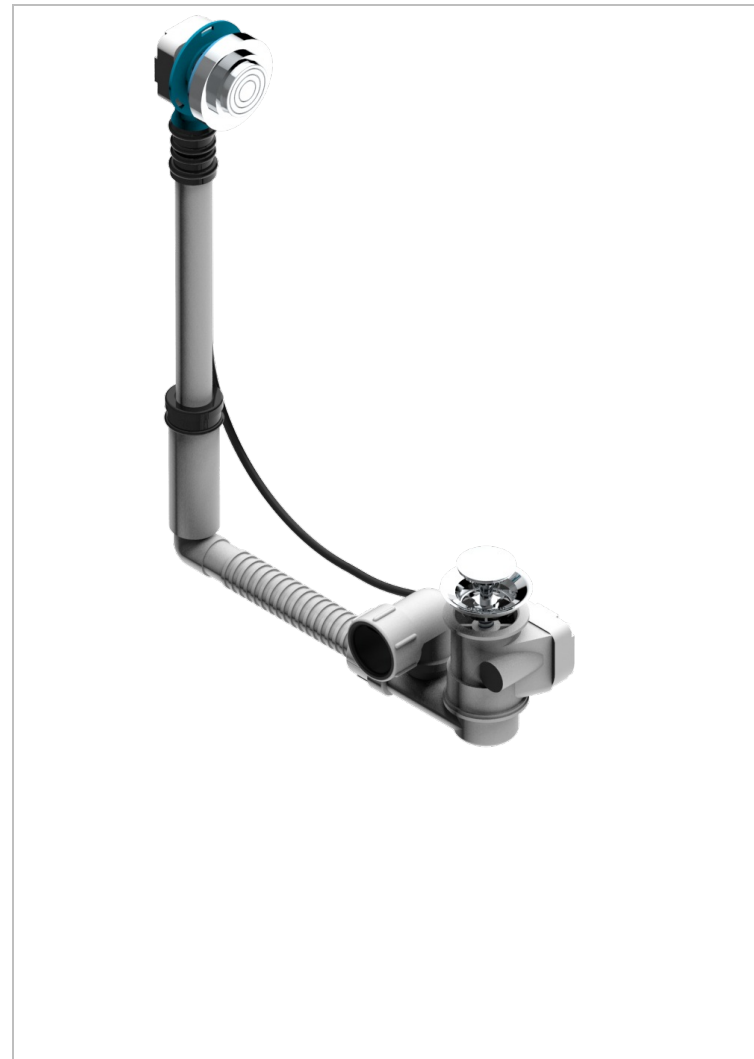

# GRAND CENTRAL METAL

U9K-302

THG<sup>®</sup>  
PARIS

Geberit bath waste, adjustable height: mini 165 mm / maxi 390 mm ; adjustable projection: mini 110 mm / maxi 230 mm, outlet  $\varnothing$  40 mm, delivered with stylised control knob - European model

## CHARACTERISTIC

- Grand central Metal
- Geberit bath waste, adjustable height: mini 165 mm / maxi 390 mm ; adjustable projection: mini 110 mm / maxi 230 mm, outlet  $\varnothing$  40 mm, delivered with stylised control knob - European model

Nickel color PVD - H55  
Polished chrome (color finish) - A02  
Umber PVD - H66