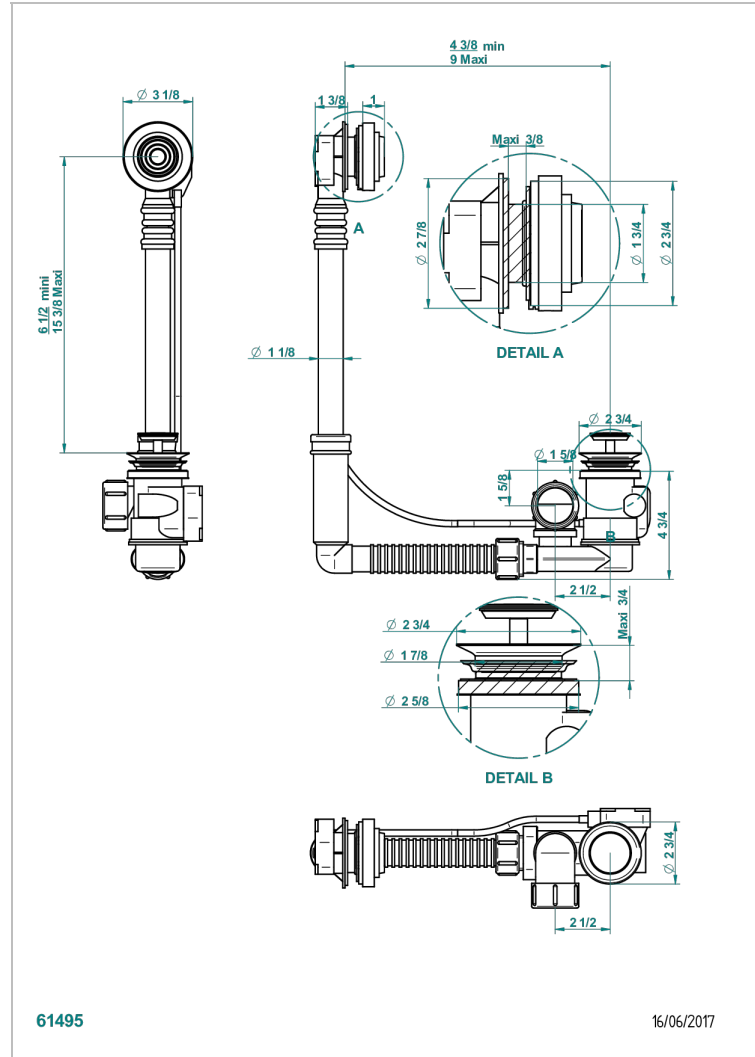

# GRAND CENTRAL METAL

U9K-302

THG  
PARIS

Geberit bath waste, adjustable height: mini 165 mm / maxi 390 mm ; adjustable projection: mini 110 mm / maxi 230 mm, outlet  $\varnothing$  40 mm, delivered with stylised control knob - European model

## CHARACTERISTIC

- Grand central Metal
- Geberit bath waste, adjustable height: mini 165 mm / maxi 390 mm ; adjustable projection: mini 110 mm / maxi 230 mm, outlet  $\varnothing$  40 mm, delivered with stylised control knob - European model

Nickel color PVD - H55  
Polished chrome (color finish) - A02  
Umber PVD - H66