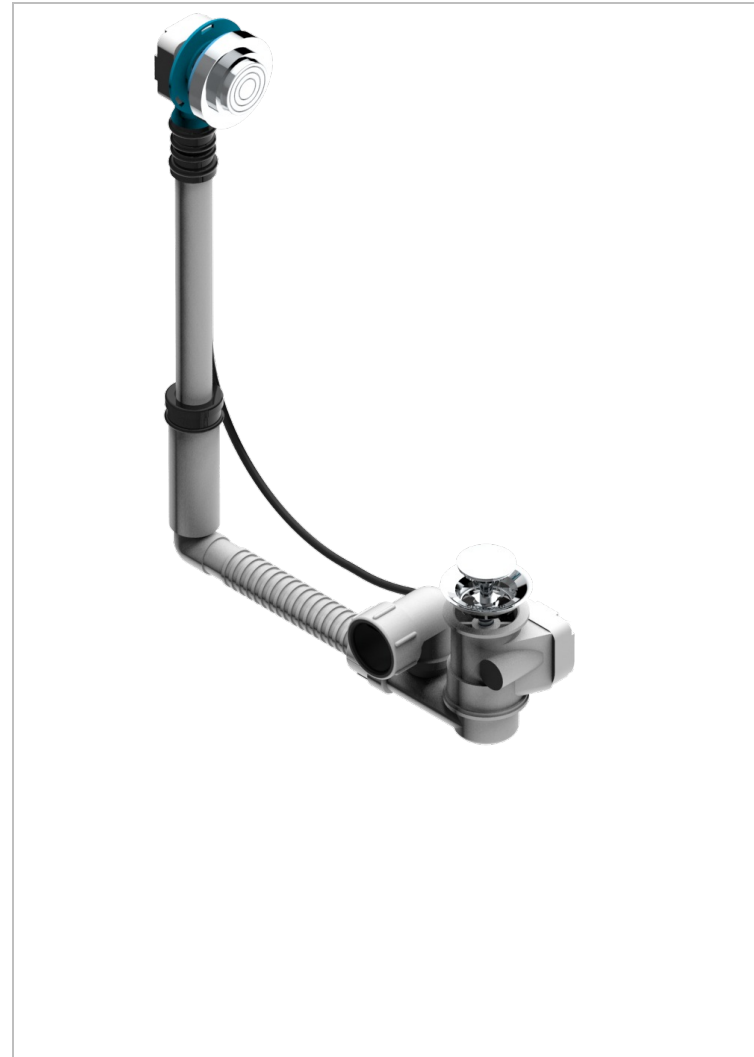

# GRAND CENTRAL METAL

U9K-302

THG  
PARIS

Geberit bath waste, adjustable height: mini 165 mm / maxi 390 mm ; adjustable projection: mini 110 mm / maxi 230 mm, outlet  $\varnothing$  40 mm, delivered with stylised control knob - European model

## CHARACTERISTIC

- Grand central Metal
- Geberit bath waste, adjustable height: mini 165 mm / maxi 390 mm ; adjustable projection: mini 110 mm / maxi 230 mm, outlet  $\varnothing$  40 mm, delivered with stylised control knob - European model

Nickel color PVD - H55  
Polished chrome (color finish) - A02  
Umber PVD - H66