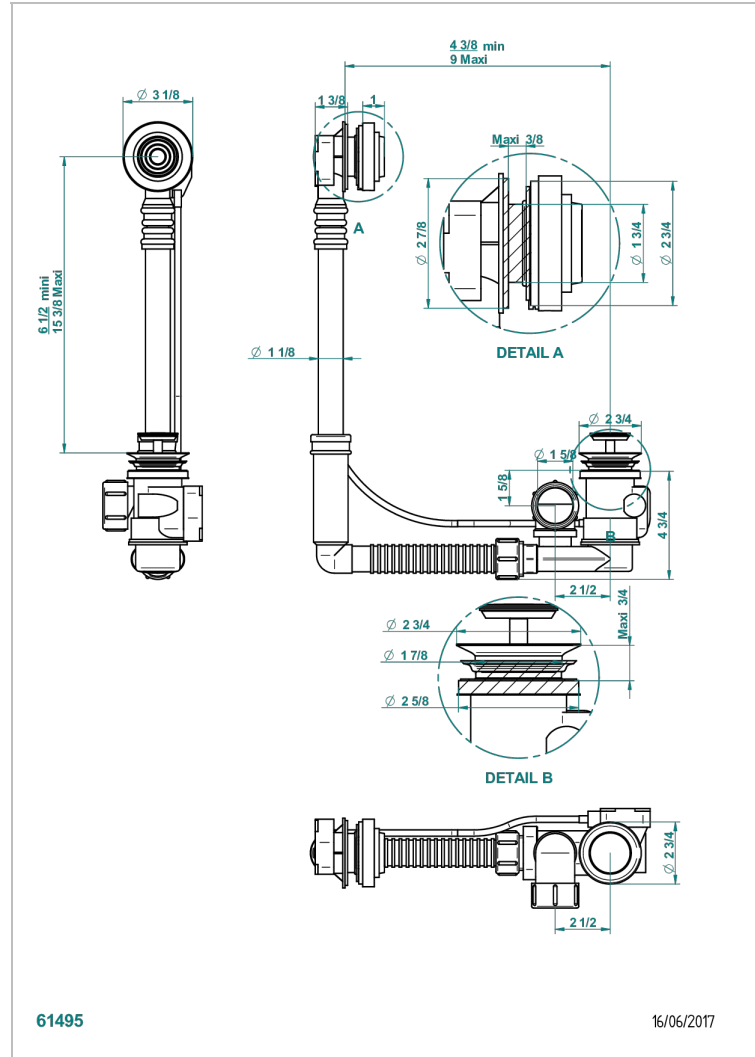

WEST COAST WHITE ONYX WITH LEVER HANDLES

U9H-302

Geberit bath waste, adjustable height: mini 165 mm / maxi 390 mm ; adjustable projection: mini 110 mm / maxi 230 mm, outlet \varnothing 40 mm, delivered with stylised control knob - European model

CHARACTERISTIC

- West Coast White Onyx with lever handles
- Geberit bath waste, adjustable height: mini 165 mm / maxi 390 mm ; adjustable projection: mini 110 mm / maxi 230 mm, outlet \varnothing 40 mm, delivered with stylised control knob - European model

Nickel color PVD - H55
Polished chrome (color finish) - A02
Umber PVD - H66