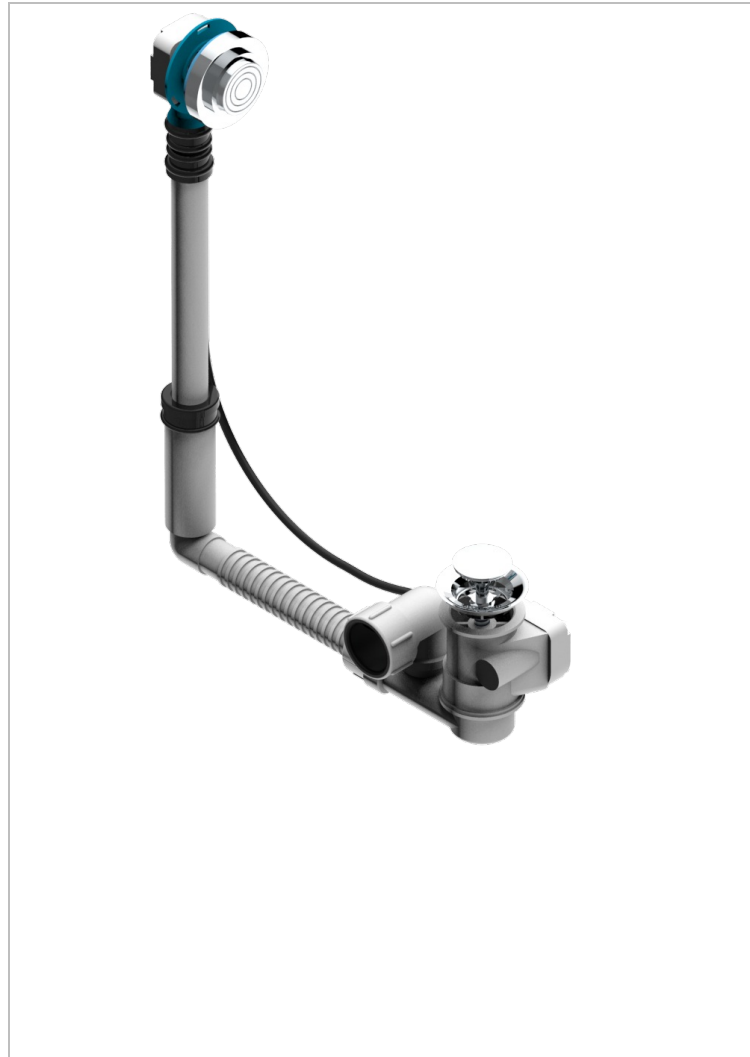

WEST COAST WHITE ONYX WITH LEVER HANDLES

U9H-302

Geberit bath waste, adjustable height: mini 165 mm / maxi 390 mm ; adjustable projection: mini 110 mm / maxi 230 mm, outlet \varnothing 40 mm, delivered with stylised control knob - European model

CHARACTERISTIC

- West Coast White Onyx with lever handles
- Geberit bath waste, adjustable height: mini 165 mm / maxi 390 mm ; adjustable projection: mini 110 mm / maxi 230 mm, outlet \varnothing 40 mm, delivered with stylised control knob - European model

Nickel color PVD - H55
Polished chrome (color finish) - A02
Umber PVD - H66