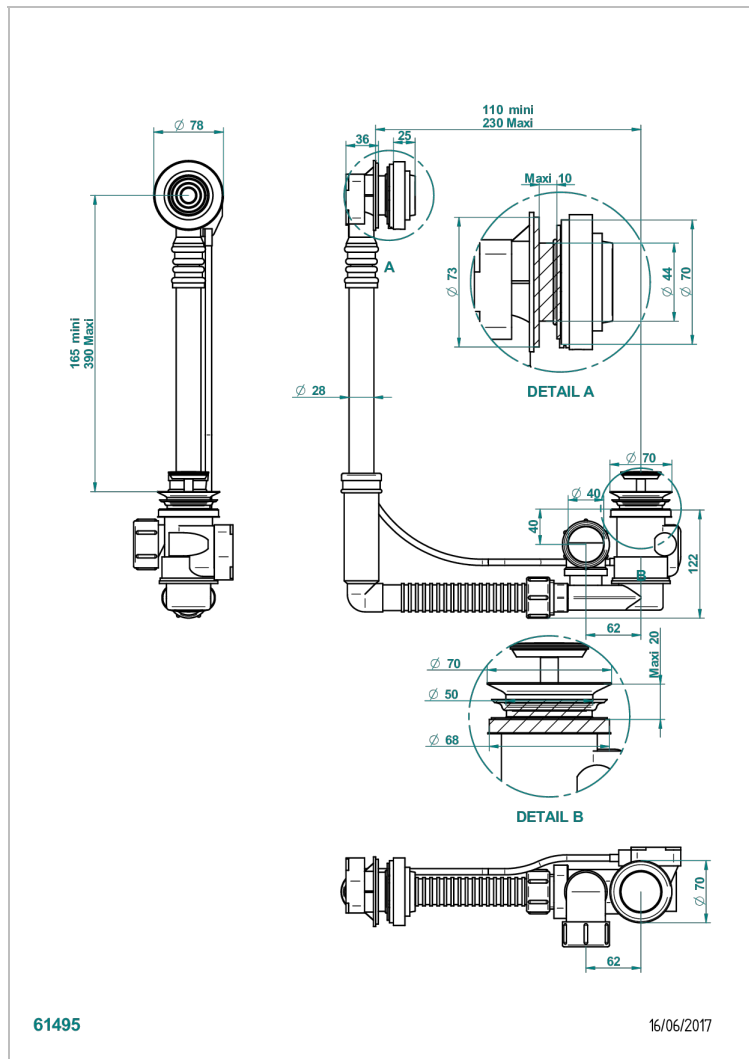

WEST COAST WHITE ONYX

U9G-302

THG
PARIS

Geberit bath waste, adjustable height: mini 165 mm / maxi 390 mm ; adjustable projection: mini 110 mm / maxi 230 mm, outlet \varnothing 40 mm, delivered with stylised control knob - European model

61495

16/06/2017

CHARACTERISTIC

- West Coast White Onyx
- Geberit bath waste, adjustable height: mini 165 mm / maxi 390 mm ; adjustable projection: mini 110 mm / maxi 230 mm, outlet \varnothing 40 mm, delivered with stylised control knob - European model

Nickel color PVD - H55
Polished chrome (color finish) - A02
Umber PVD - H66