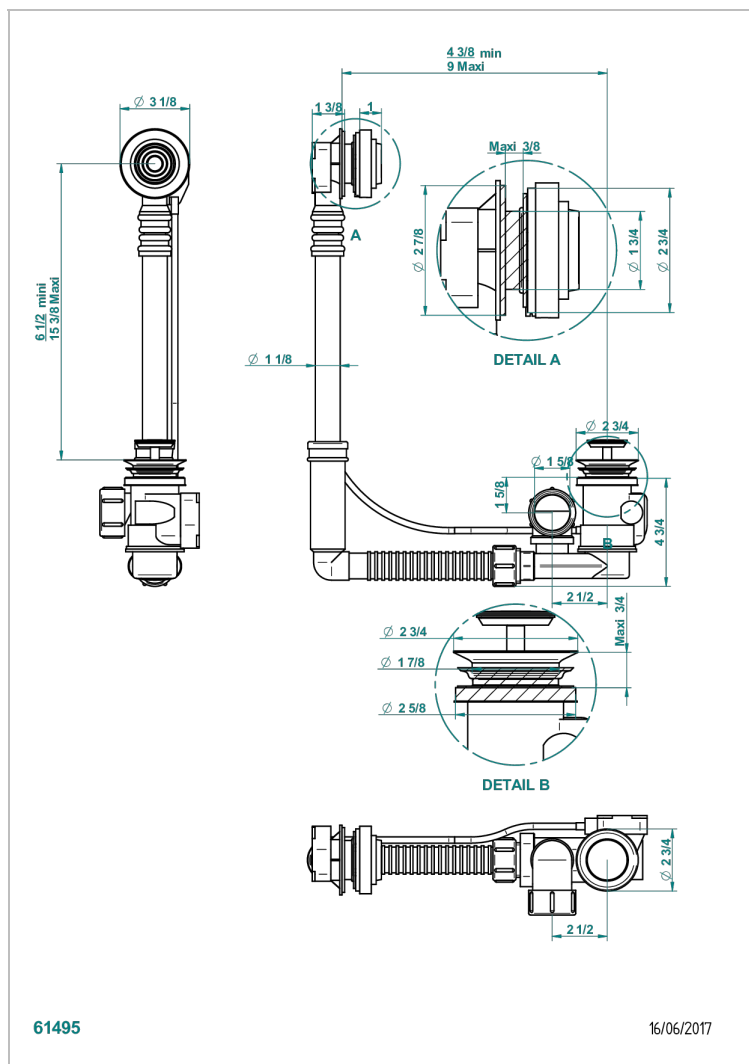

WEST COAST WHITE ONYX

U9G-302

THG
PARIS

Geberit bath waste, adjustable height: mini 165 mm / maxi 390 mm ; adjustable projection: mini 110 mm / maxi 230 mm, outlet \varnothing 40 mm, delivered with stylised control knob - European model

CHARACTERISTIC

- West Coast White Onyx
- Geberit bath waste, adjustable height: mini 165 mm / maxi 390 mm ; adjustable projection: mini 110 mm / maxi 230 mm, outlet \varnothing 40 mm, delivered with stylised control knob - European model

Nickel color PVD - H55
Polished chrome (color finish) - A02
Umber PVD - H66