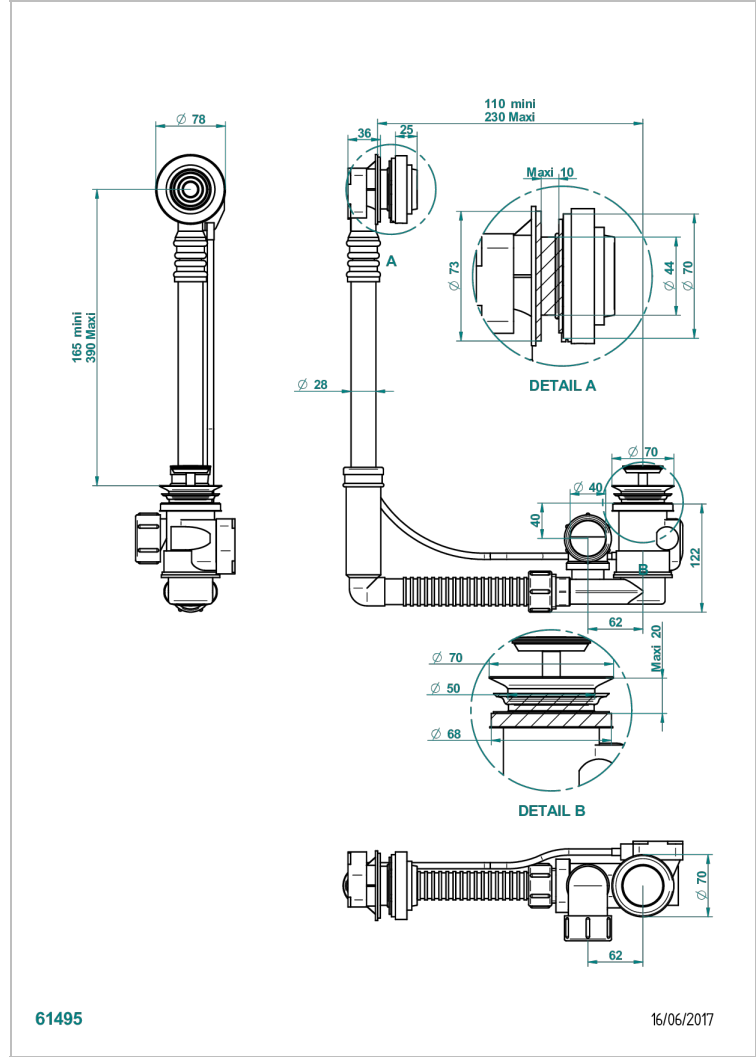

WEST COAST BLACK ONYX WITH LEVER

U9F-302

Geberit bath waste, adjustable height: mini 165 mm / maxi 390 mm ; adjustable projection: mini 110 mm / maxi 230 mm, outlet \varnothing 40 mm, delivered with stylised control knob - European model

61495

16/06/2017

CHARACTERISTIC

- West Coast Black Onyx with lever
- Geberit bath waste, adjustable height: mini 165 mm / maxi 390 mm ; adjustable projection: mini 110 mm / maxi 230 mm, outlet \varnothing 40 mm, delivered with stylised control knob - European model

Nickel color PVD - H55
Polished chrome (color finish) - A02
Umber PVD - H66