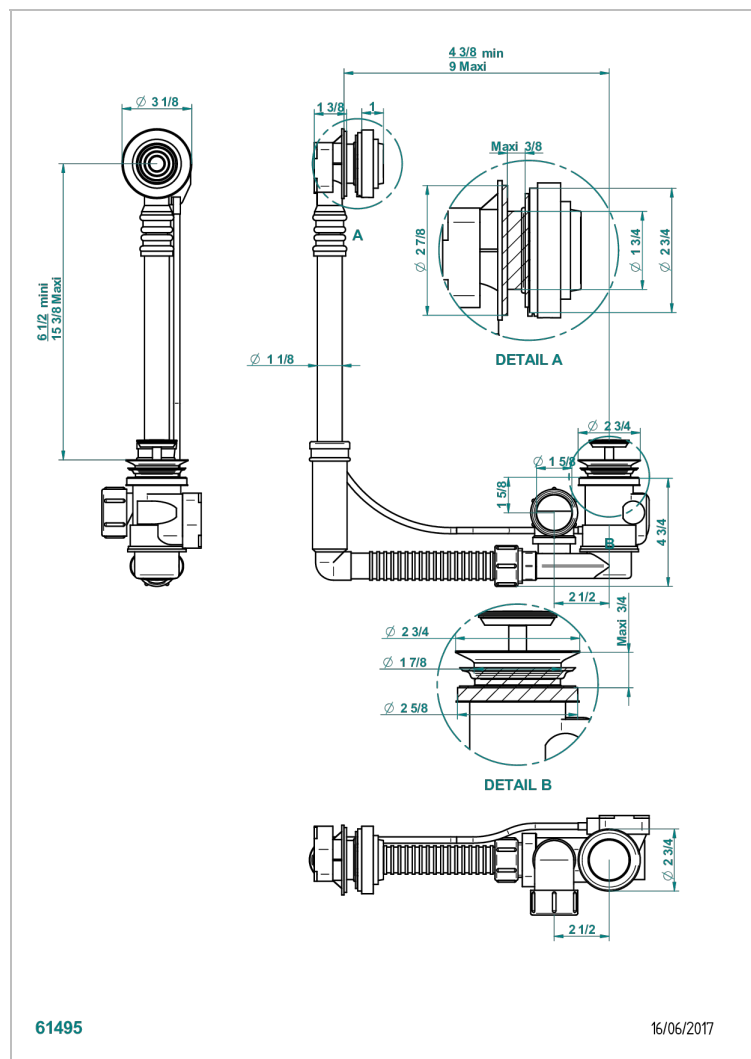

# WEST COAST BLACK ONYX WITH LEVER

U9F-302

Geberit bath waste, adjustable height: mini 165 mm / maxi 390 mm ; adjustable projection: mini 110 mm / maxi 230 mm, outlet  $\varnothing$  40 mm, delivered with stylised control knob - European model

## CHARACTERISTIC

- West Coast Black Onyx with lever
- Geberit bath waste, adjustable height: mini 165 mm / maxi 390 mm ; adjustable projection: mini 110 mm / maxi 230 mm, outlet  $\varnothing$  40 mm, delivered with stylised control knob - European model