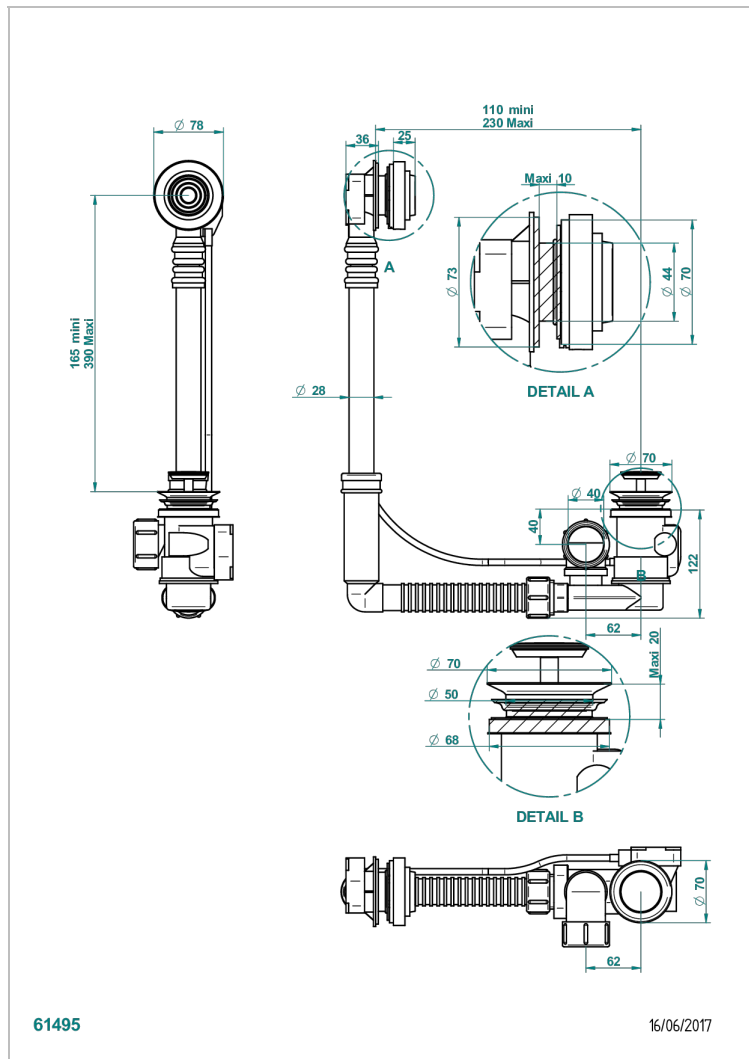

WEST COAST WITH GUILLOCHE DECOR WITH LEVER

U9D-302

Geberit bath waste, adjustable height: mini 165 mm / maxi 390 mm ; adjustable projection: mini 110 mm / maxi 230 mm, outlet \varnothing 40 mm, delivered with stylised control knob - European model

CHARACTERISTIC

- West coast with Guilloché decor with lever
- Geberit bath waste, adjustable height: mini 165 mm / maxi 390 mm ; adjustable projection: mini 110 mm / maxi 230 mm, outlet \varnothing 40 mm, delivered with stylised control knob - European model

Nickel color PVD - H55
Polished chrome (color finish) - A02
Umber PVD - H66