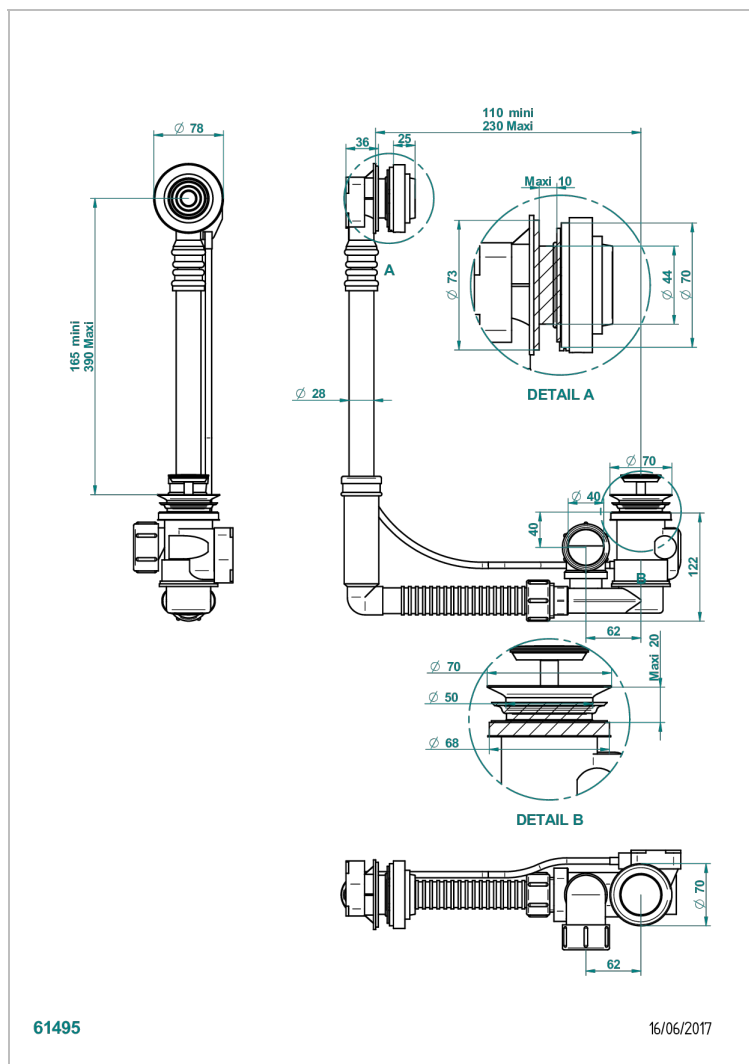

WEST COAST METAL WITH LEVER

U9B-302

THG
PARIS

Geberit bath waste, adjustable height: mini 165 mm / maxi 390 mm ; adjustable projection: mini 110 mm / maxi 230 mm, outlet \varnothing 40 mm, delivered with stylised control knob - European model

CHARACTERISTIC

- West Coast Metal with lever
- Geberit bath waste, adjustable height: mini 165 mm / maxi 390 mm ; adjustable projection: mini 110 mm / maxi 230 mm, outlet \varnothing 40 mm, delivered with stylised control knob - European model

Nickel color PVD - H55
Polished chrome (color finish) - A02
Umber PVD - H66